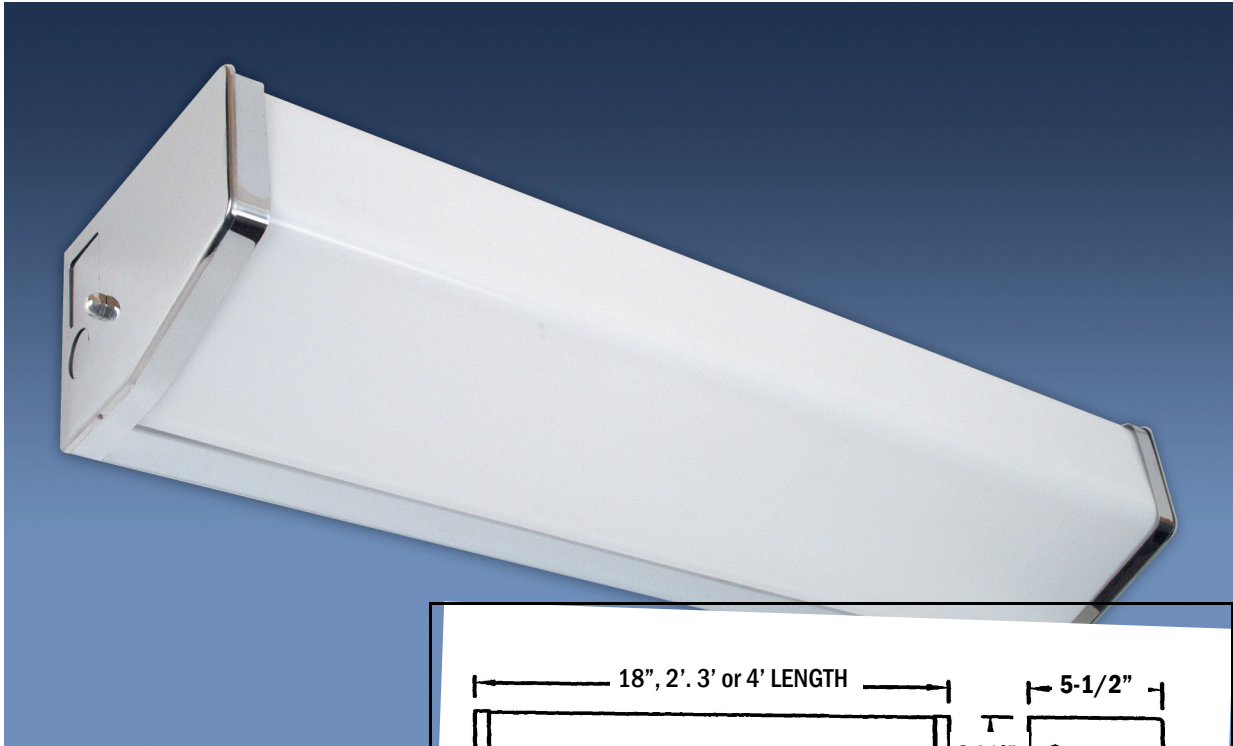

**#741 VANITY BRACKET (741 Series)
1 or 2 LIGHT FIXTURES**

Designed for Hospitals, Nursing Homes, Corridors, Over beds & Desks

Options:

- Dimming Ballast
- Emergency Backup
- Convenience
- Receptacle
- Continuous Row Bands
- Other Body Finishes

Features:

- **Attractive** decorative one or two light chrome fixture provides softly angled light.
- **High Impact**, durable ribbed acrylic lens.
- **Chrome** plated steel housing and end caps.
- **Optics** acrylic diffuser provides soft even, comfortable illumination.
- **Contour** bands available to provide continuous row mounting.
- **Knockouts** for all standard installation.