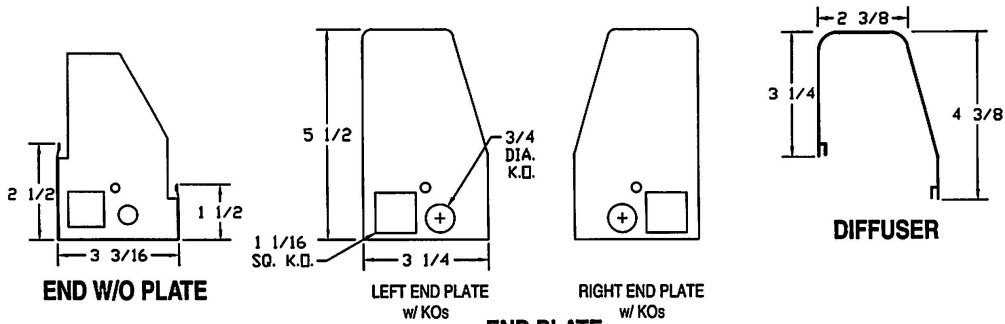

wired and hang.

**TOP
W/O DIFFUSER**

COVER

END W/O PLATE

**LEFT END PLATE
w/ KOs**

**RIGHT END PLATE
w/ KOs**

DIFFUSER

END PLATE

STANDARD PAIR HAS KOs
ON BOTH ENDS.
ALSO AVAILABLE WITHOUT KOs

T8	
SIZE	LENGTH
(1 OR 2) 15W	18-1/4
(1 OR 2) 17W	24-1/4
(1 OR 2) 25W	36-1/4
(1 OR 2) 32W	48-1/4

T12	
SIZE	LENGTH
(1 OR 2) 15W	18-1/4
(1 OR 2) 20W	24-1/4
(1 OR 2) 30W	36-1/4
(1 OR 2) 40W	48-1/4