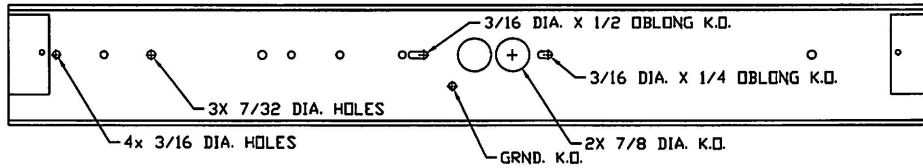

wired and hang.

**TOP
W/O DIFFUSER**

COVER

END W/O PLATE

**LEFT END PLATE
w/ KOs**

**RIGHT END PLATE
w/ KOs**

DIFFUSER

END PLATE

STANDARD PAIR HAS KOs
ON BOTH ENDS.
ALSO AVAILABLE WITHOUT KOs

T8	
SIZE	LENGTH
(1 OR 2) 15W	18-1/4
(1 OR 2) 17W	24-1/4
(1 OR 2) 25W	36-1/4
(1 OR 2) 32W	48-1/4

T12	
SIZE	LENGTH
(1 OR 2) 15W	18-1/4
(1 OR 2) 20W	24-1/4
(1 OR 2) 30W	36-1/4
(1 OR 2) 40W	48-1/4