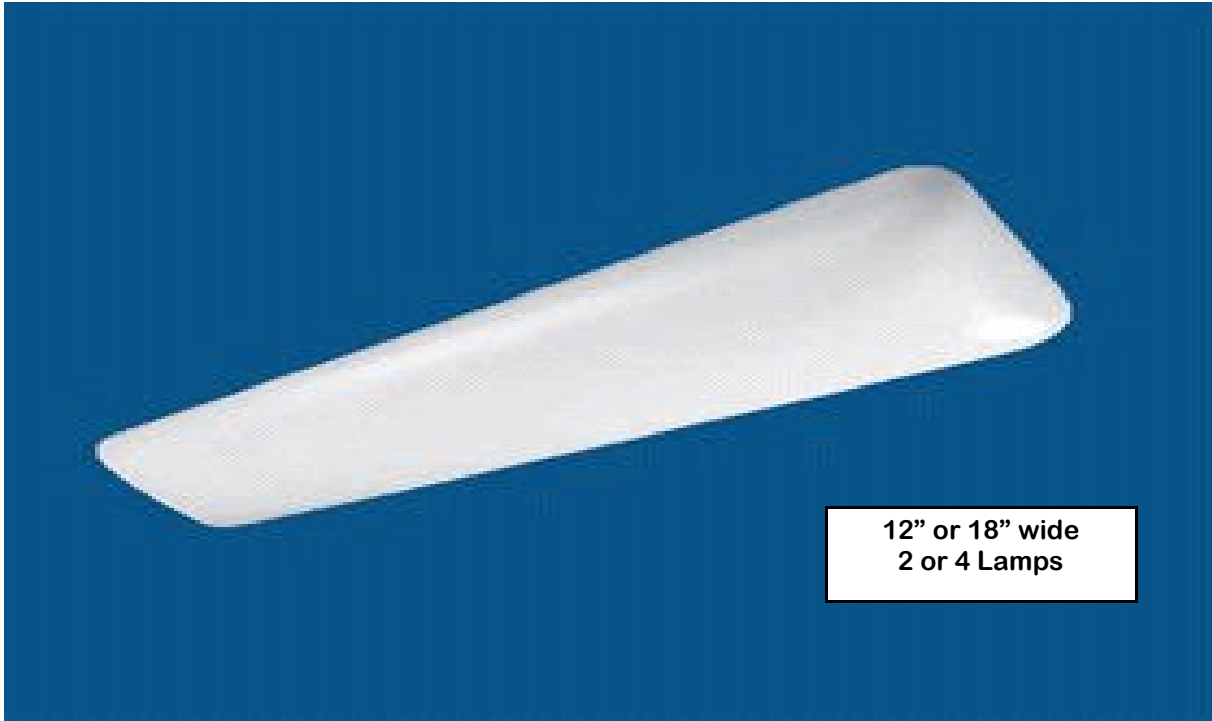

## #78 CLOUD SURFACE (78C Series) 12" & 18" ECONOMY

*Designed for Schools, Stores, Office, Rec Rooms, Corridors, Nursing Homes*

12" or 18" wide  
2 or 4 Lamps

### Options:

Emergency Ballast  
Dimming Ballast  
Stems & Canopy

### Features:

- **Decorative** surface mounted provides unique floating cloud appearance at a economy price.
- **White** opal, acrylic wrap-a-round diffuser.
- **Overall** shallow depth enhances versatility.
- **Optics:** Standard diffuser is clear .100 prismatic.
- **Attractive** white housing is heavy gauge welded and reinforced for rigid construction.
- All interior surfaces are high reflectance baked white enamel finish.
- Close to the ceiling, only 5-1/2" deep.