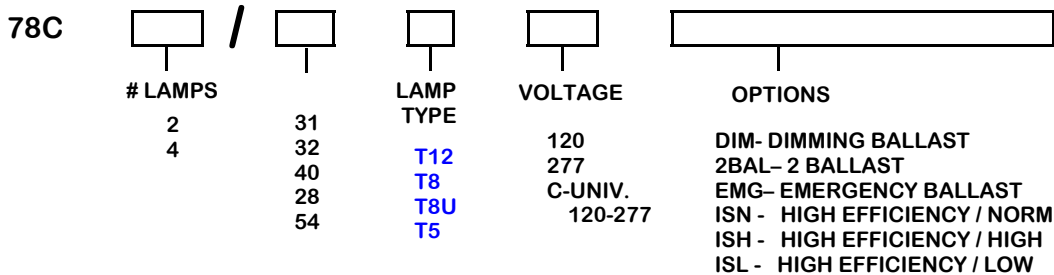

### Features:

- **Decorative** surface mounted provides unique floating cloud appearance at a economy price.
- **White** opal, acrylic wrap-a-round diffuser.
- **Overall** shallow depth enhances versatility.
- **Optics:** Standard diffuser is clear .100 prismatic.
- **Attractive** white housing is heavy gauge welded and reinforced for rigid construction.
- All interior surfaces are high reflectance baked white enamel finish.
- Close to the ceiling, only 5-1/2" deep.

# #78C ECONOMY CLOUD DIMENSIONS

Size	A (In.)	B Nominal (In.)	C Nominal (In.)
1 x 4	9- 7/8"	14- 1/2"	51- 1/2"
2 x 2	21- 11/16"	26"	27- 1/2"
2 x 4	21- 11/16"	27"	51- 1/2"

**BALLAST & LAMP DESCRIPTION:**

Size	T12	T5	T8
12" Wide	40w (2 Lamps)	28 or 54 (2 Lamps)	32w (2 Lamps)
18" Wide	40w (2 or 4 Lamps)	28 or 54 (2-4 Lamps)	32w (2 or 4 Lamps)