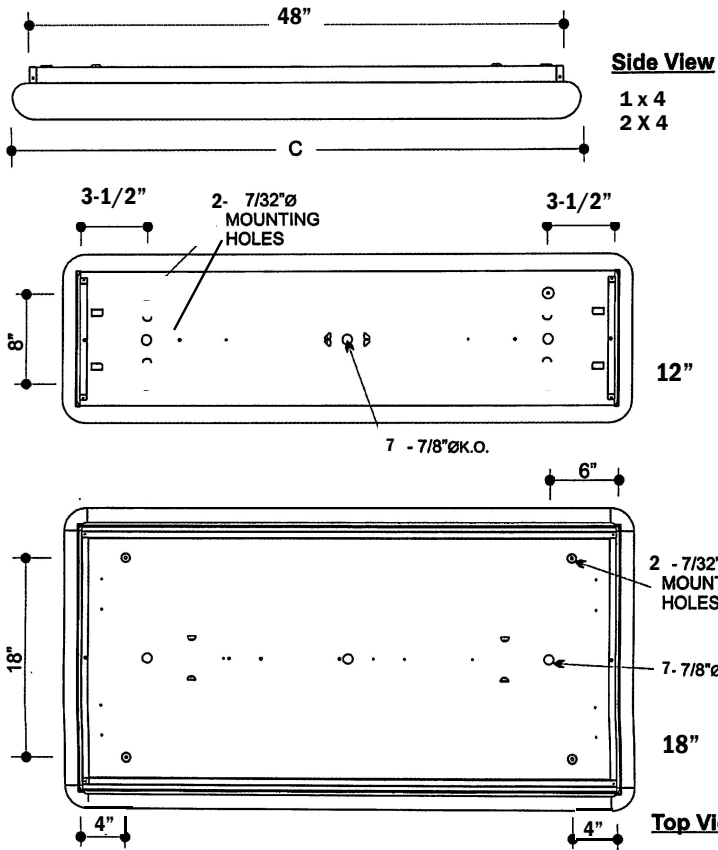

# #78C ECONOMY CLOUD DIMENSIONS

Size	A (In.)	B Nominal (In.)	C Nominal (In.)
1 x 4	9- 7/8"	14- 1/2"	51- 1/2"
2 x 2	21- 11/16"	26"	27- 1/2"
2 x 4	21- 11/16"	27"	51- 1/2"

**BALLAST & LAMP DESCRIPTION:**

Size	T12	T5	T8
12" Wide	40w (2 Lamps)	28 or 54 (2 Lamps)	32w (2 Lamps)
18" Wide	40w (2 or 4 Lamps)	28 or 54 (2-4 Lamps)	32w (2 or 4 Lamps)