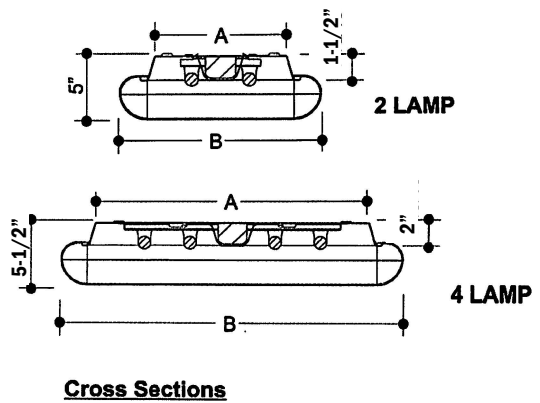

# #78C ECONOMY CLOUD DIMENSIONS

Size	A (In.)	B Nominal (In.)	C Nominal (In.)
1 x 4	9- 7/8"	14- 1/2"	51- 1/2"
2 x 2	21- 11/16"	26"	27- 1/2"
2 x 4	21- 11/16"	27"	51- 1/2"

**BALLAST & LAMP DESCRIPTION:**

Size	T12	T5	T8
12" Wide	40w (2 Lamps)	28 or 54 (2 Lamps)	32w (2 Lamps)
18" Wide	40w (2 or 4 Lamps)	28 or 54 (2-4 Lamps)	32w (2 or 4 Lamps)