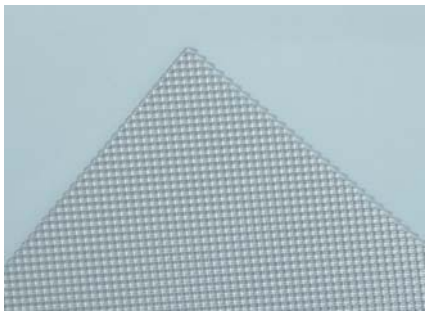

ACRYLIC DIFFUSERS CLIP-ON TUBES

**We Stock
Hundreds of
Shapes, Sizes
& Styles:**

- Drop Dish Lens
- Prismatic Lens
- Flat Sheet Lens
- Frosted or Clear
- Cloud Lens
- Bathroom Lens
- Circleline Lens
- Square Lens
- Vapor Lens
- Wrap Lens
- Mini Cloud Lens
- Surface Cells
- Square Clouds
- Undercabinet Lens
- Wall Bracket Lens
- Vanity Lens
- Wall Puff Lens
- Acrylic Lens
- Polycarbonate Lens
- Many Other Specials