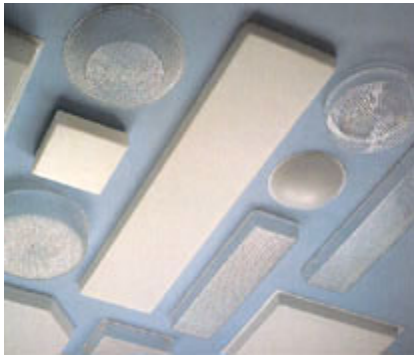

ACRYLIC DIFFUSERS CLIP-ON TUBES

**We Stock
Hundreds of
Shapes, Sizes
& Styles:**

- Drop Dish Lens
- Prismatic Lens
- Flat Sheet Lens
- Frosted or Clear
- Cloud Lens
- Bathroom Lens
- Circleline Lens
- Square Lens
- Vapor Lens
- Wrap Lens
- Mini Cloud Lens
- Surface Cells
- Square Clouds
- Undercabinet Lens
- Wall Bracket Lens
- Vanity Lens
- Wall Puff Lens
- Acrylic Lens
- Polycarbonate Lens
- Many Other Specials