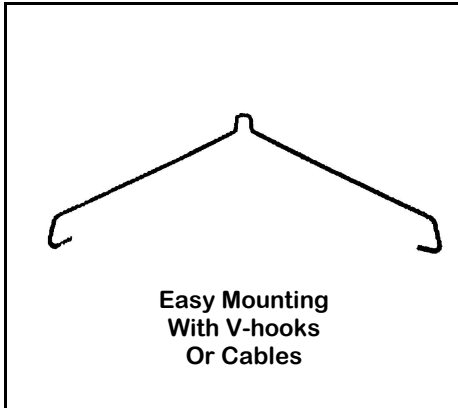

We carry replacement parts for all the fixtures we manufacture

E. B. LIGHTING & SUPPLIES, INC.

1107 East Baltimore St., Baltimore MD 21202

410-276-7617

fax: 410-276-7307

CT4 ORDERING DIMENSIONS

Width: 14.61" • 371mm
 Length: 51.91" • 1319mm
 Depth: 5.95" • 151mm

WASH DOWN DESIGN:
 Citadel 4 has been carefully designed to minimize horizontal surfaces and latch pockets that are prone to retaining debris.

AVAILABLE CT4 REFLECTORS: (4 light or 6 light T5 LAMPS)
 (4 light or 6 light T8 LAMPS)