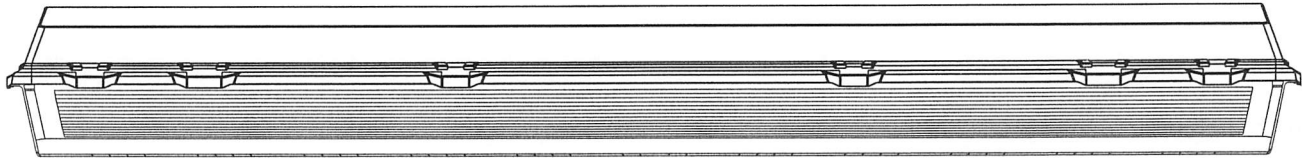

We carry replacement parts for all the fixtures we manufacture

E. B. LIGHTING & SUPPLIES, INC.

1107 East Baltimore St., Baltimore MD 21202

410-276-7617

fax: 410-276-7307

CT4 ORDERING DIMENSIONS

Width: 14.61" • 371mm
 Length: 51.91" • 1319mm
 Depth: 5.95" • 151mm

WASH DOWN DESIGN:
 Citadel 4 has been carefully designed to minimize horizontal surfaces and latch pockets that are prone to retaining debris.

AVAILABLE CT4 REFLECTORS: (4 light or 6 light T5 LAMPS)
 (4 light or 6 light T8 LAMPS)