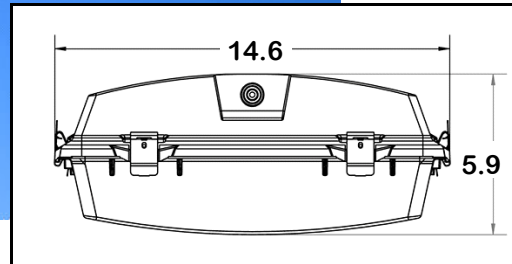

Options:

Reflectors
V hooks
Cable and Ceiling
mount systems
Tamper Resistant

***Ideal for
Wet or
Dusty
Locations!***

Features:

- **Wide profile** design for long term energy savings.
- **Tough Diffusers** resist breakage and reduce replacement and maintenance costs.
- **Mounting** options can provide dramatic savings on the installation time, V-hooks, cable & ceiling mount.
- **Optics:** water clear lens with frosted ends or full frosted lens.
- **Ability** to withstand reduced temperatures and moderate impact.
- **Stainless** steel hardware
- **Fixture** individually boxed

We carry replacement parts for all the fixtures we manufacture

E. B. LIGHTING & SUPPLIES, INC.

1107 East Baltimore St., Baltimore MD 21202

410-276-7617

fax: 410-276-7307