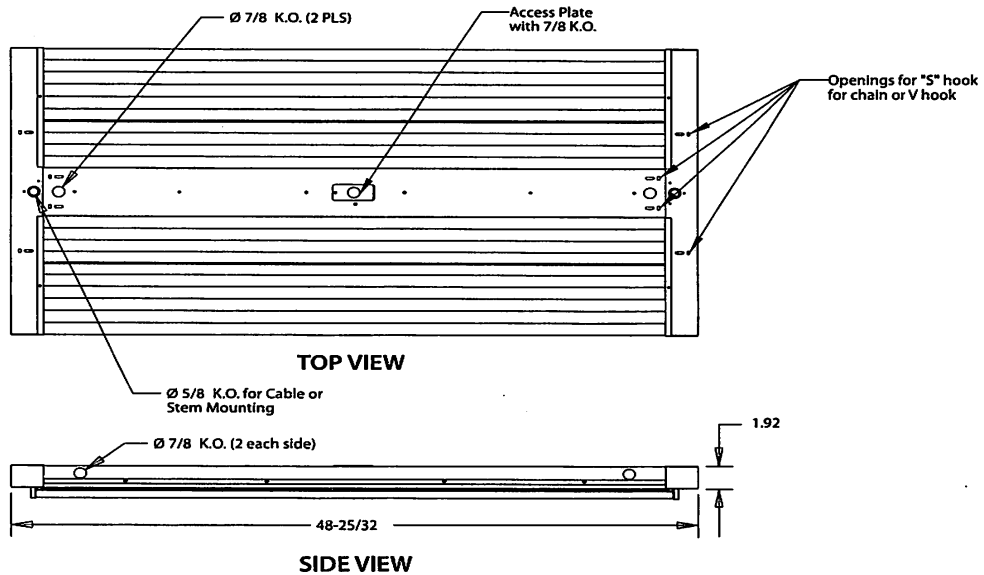

We carry replacement parts for all the fixtures we manufacture

E. B. LIGHTING & SUPPLIES, INC.

1107 East Baltimore St., Baltimore MD 21202

410-276-7617

fax: 410-276-7307

HI-BAY 12 LAMP SERIES DIMENSIONS

Dimensions May Vary