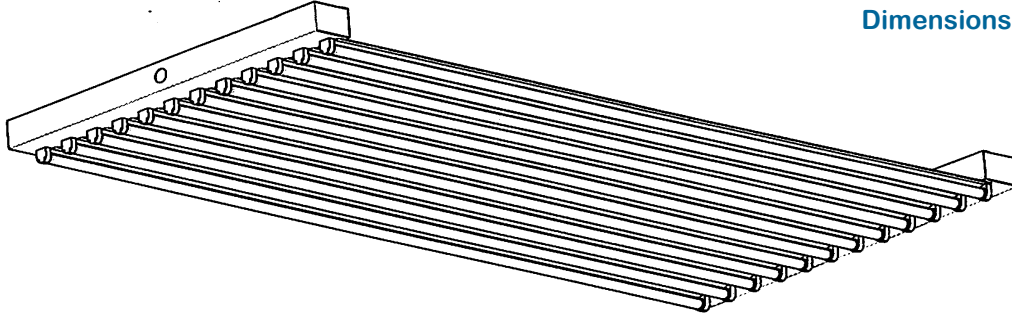

Options:

Emergency Ballast
Dimming Ballast
Wire Guards
Various Hanging
Motion Sensors
T5 or T8 Lamps

Features:

- **Luminaire** designed for higher ambient heat application with air flow around lamps and ballast compartment. Frame is in white CRS.
- **Mounting:** ceiling or suspended with cables, stems, hooks or chains.
- **Finish:** powder painted white, high reflectivity coated, reflecting surfaces for efficiency.
- **Reflectors:** enhanced aluminum for direct lighting component and slotted for indirect component.
- **Space:** available for 4 ballasts, motion sensors and remote control switching.
- **Fixture** individually boxed & wired and ready to hang.

We carry replacement parts for all the fixtures we manufacture

E. B. LIGHTING & SUPPLIES, INC.

1107 East Baltimore St., Baltimore MD 21202

410-276-7617

fax: 410-276-7307

HI-BAY 12 LAMP SERIES DIMENSIONS

Dimensions May Vary