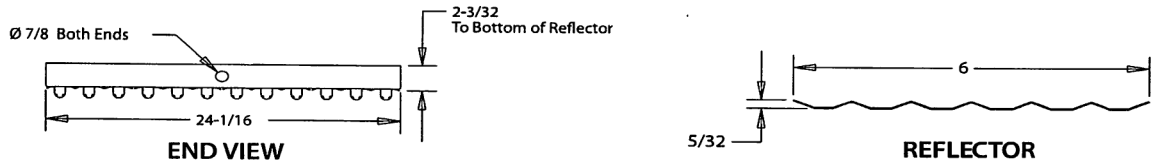

HI-BAY 12 LAMP SERIES DIMENSIONS