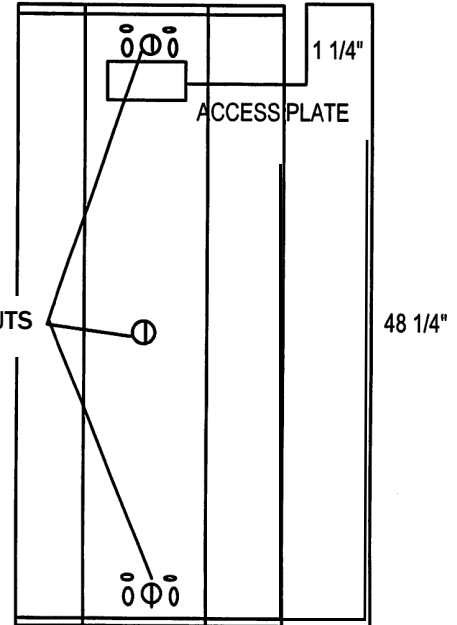

Emergency Ballast
Dimming Ballast
Wire Guards
Various Hanging
Motion Sensors
Hinged Door Frame
& Prismatic or
Clear lens
White Reflectors
T5 or T8 Lamps

Features:

- **Construction:** die & brake formed, 20 gauge cold rolled steel housing assembly. Spot-welded for rigidity and clean appearance.
- **Mounting:** knock out is provided for single stem (3/4" rigid pipe). Many other options (shown).
- **Finish:** powder painted white, high reflectivity coated, reflecting surfaces for efficiency.
- **Optics:** VF-1 reflectors are standard and made of specular anodized aluminum 94% or better.
- **Completely** wired and ready to hang.
- **Fixture** individually boxed

We carry replacement parts for all the fixtures we manufacture

E. B. LIGHTING & SUPPLIES, INC.

1107 East Baltimore St., Baltimore MD 21202

410-276-7617

fax: 410-276-7307

HI-BAY SERIES DIMENSIONS

4 LAMP HIGH BAY END VIEW

6 LAMP HIGH BAY END VIEW

Dimensions May Vary

4 LAMP
END CAPS

6 LAMP
END CAPS

HI-BAY ACCESSORIES

Ordering Information:

HB	SIZE	# LAMPS	LAMP	LAMP TYPE	# Ballast	Volts	Options
	2x4	2,3,4,6	32w 54w	T8 T5	1 2 - 2	120- 120v 277 -277v 480 - 480v C- 120 - 277v	EM- EMERGENCY BALLAST DIM- DIMMING BALLAST RS- RAPID START DR - DOOR KIT -- DOOR & LENS LEX — CLEAR LEXAN LEN PRIS -- PRISMATIC LENS WH — WHITE REFLECTORS WHP — FLEXIBLE WHIP SEN — SENSOR INSTALLED