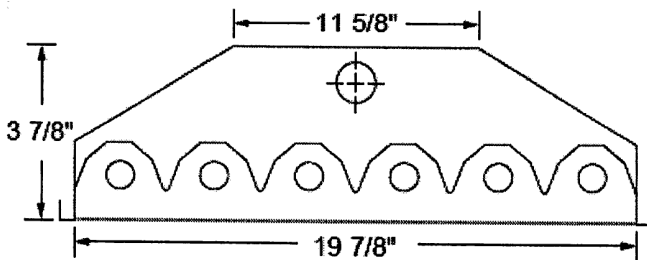

6 LAMP HIGH BAY END VIEW