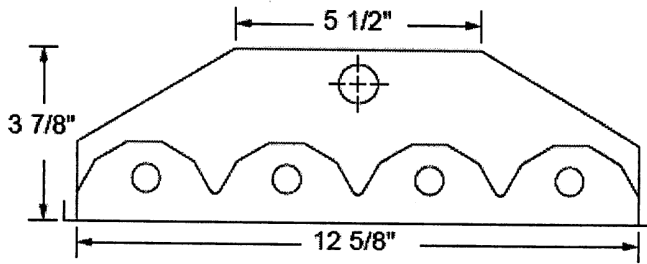

HI-BAY SERIES DIMENSIONS

4 LAMP HIGH BAY END VIEW