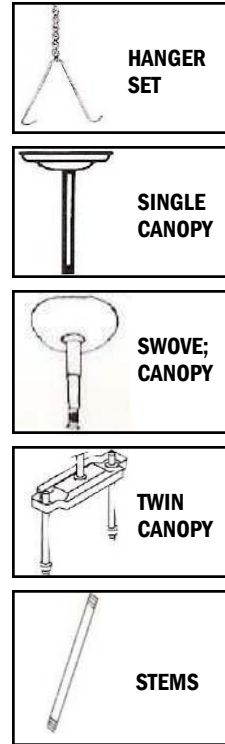

## HI-BAYS (Series HB) 4 or 6 LAMPS

*Designed for Sports, School, Industrial Manufacturing, Warehouse, Retrofit*

### Options:

Emergency Ballast  
Dimming Ballast  
Wire Guards  
Various Hanging  
Motion Sensors  
Hinged Door Frame  
& Prismatic or  
Clear lens  
White Reflectors  
T5 or T8 Lamps  
Sensor

### Features:

- **Construction:** die & brake formed, 20 gauge cold rolled steel housing assembly. Spot-welded for rigidity and clean appearance.
- **Mounting:** knock out is provided for single stem (3/4" rigid pipe). Many other options (shown).
- **Finish:** powder painted white, high reflectivity coated, reflecting surfaces for efficiency.
- **Optics:** VF-1 reflectors are standard and made of specular anodized aluminum 94% or better.
- **Completely** wired and ready to hang.
- **Fixture** individually boxed

# HI-BAY SERIES DIMENSIONS

**4 LAMP HIGH BAY END VIEW**

**6 LAMP HIGH BAY END VIEW**

**Dimensions May Vary**

**4 LAMP  
END CAPS**

**6 LAMP  
END CAPS**