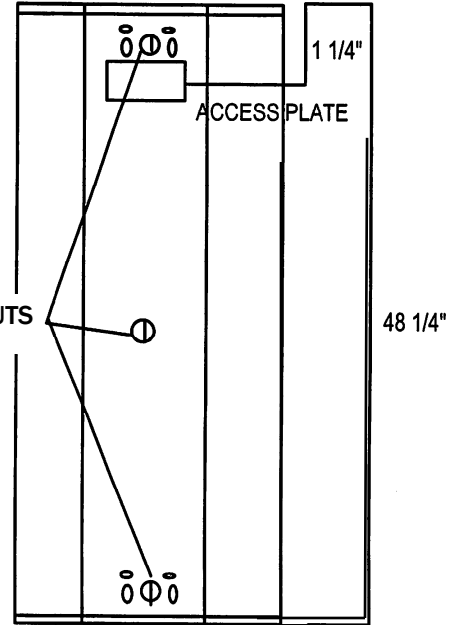

### Features:

- **Construction:** die & brake formed, 20 gauge cold rolled steel housing assembly. Spot-welded for rigidity and clean appearance.
- **Mounting:** knock out is provided for single stem (3/4" rigid pipe). Many other options (shown).
- **Finish:** powder painted white, high reflectivity coated, reflecting surfaces for efficiency.
- **Optics:** VF-1 reflectors are standard and made of specular anodized aluminum 94% or better.
- **Completely** wired and ready to hang.
- **Fixture** individually boxed

# HI-BAY SERIES DIMENSIONS

**4 LAMP HIGH BAY END VIEW**

**6 LAMP HIGH BAY END VIEW**

**Dimensions May Vary**

**4 LAMP  
END CAPS**

**6 LAMP  
END CAPS**