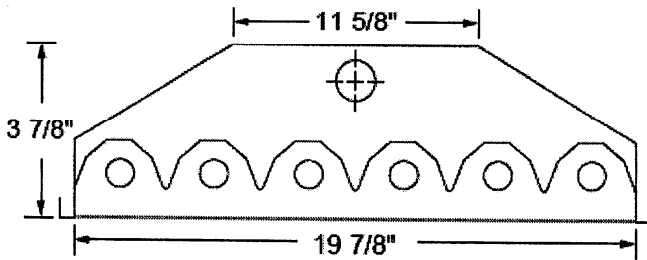

### Features:

- **Construction:** die & brake formed, 20 gauge cold rolled steel housing assembly. Spot-welded for rigidity and clean appearance.
- **Mounting:** knock out is provided for single stem (3/4" rigid pipe). Many other options (shown).
- **Finish:** powder painted white, high reflectivity coated, reflecting surfaces for efficiency.
- **Optics:** VF-1 reflectors are standard and made of specular anodized aluminum 94% or better.
- **Completely** wired and ready to hang.
- **Fixture** individually boxed

# HI-BAY SERIES DIMENSIONS

**4 LAMP HIGH BAY END VIEW**

**6 LAMP HIGH BAY END VIEW**

**Dimensions May Vary**

**4 LAMP  
END CAPS**

**6 LAMP  
END CAPS**