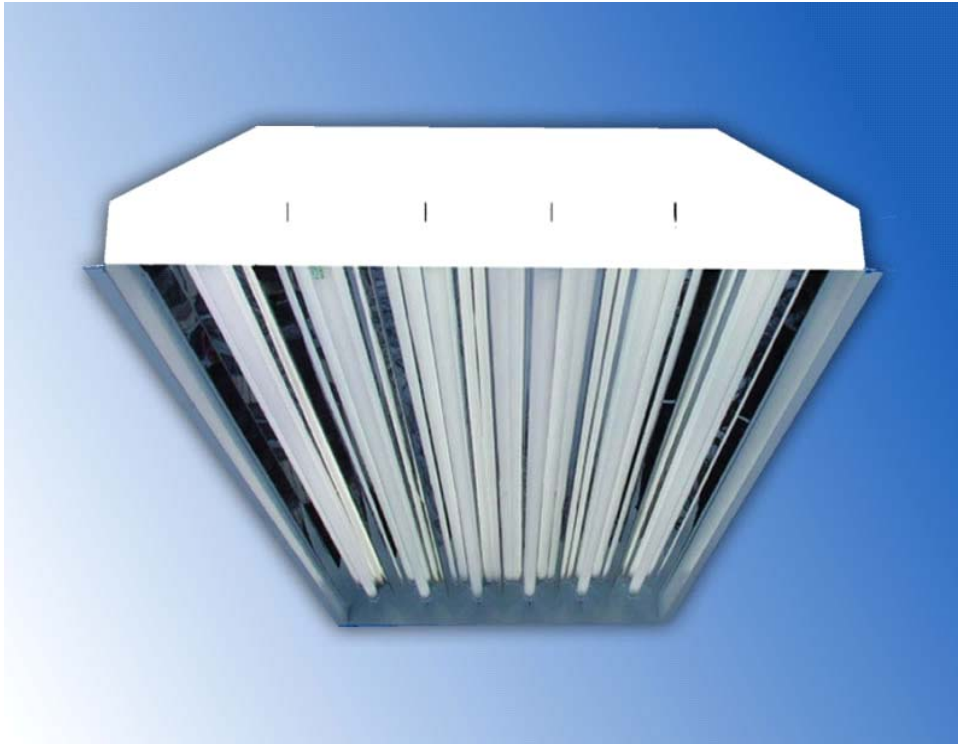

## HI-BAYS (Series HB) 4 or 6 LAMPS

*Designed for Sports, School, Industrial Manufacturing, Warehouse, Retrofit*

### Options:

Emergency Ballast  
Dimming Ballast  
Wire Guards  
Various Hanging  
Motion Sensors  
Hinged Door Frame  
& Prismatic or  
Clear lens  
White Reflectors  
T5 or T8 Lamps  
Sensor

### Features:

- **Construction:** die & brake formed, 20 gauge cold rolled steel housing assembly. Spot-welded for rigidity and clean appearance.
- **Mounting:** knock out is provided for single stem (3/4" rigid pipe). Many other options (shown).
- **Finish:** powder painted white, high reflectivity coated, reflecting surfaces for efficiency.
- **Optics:** VF-1 reflectors are standard and made of specular anodized aluminum 94% or better.
- **Completely** wired and ready to hang.
- **Fixture** individually boxed