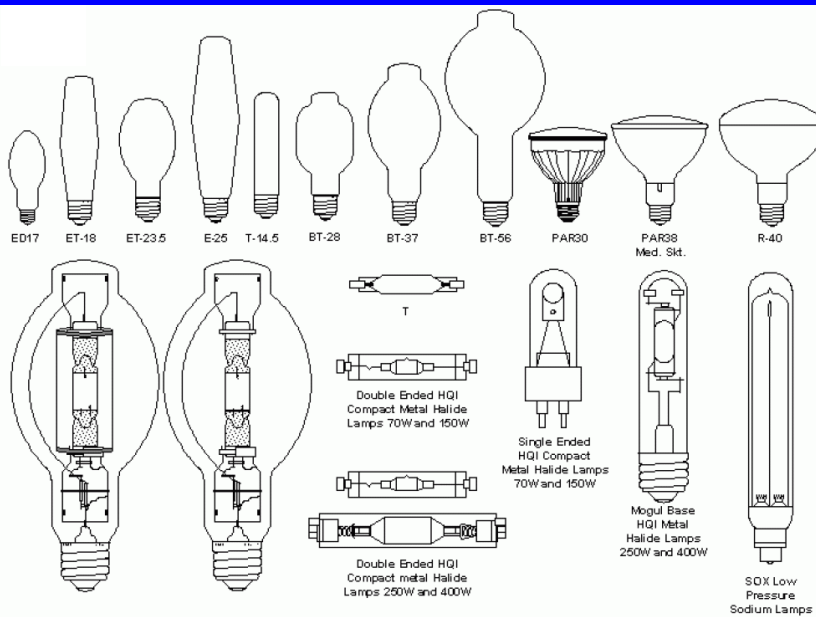

### REPLACEMENT KITS:

- We stock major brands
- Core & Coil Kits
- 5- Tap Kits  
120/208/240/277/480v
- 35w to 1500w
- Multi-Tap
- Pulse Start
- Metal Halide
- High Pressure Sodium

HID are popular because of the heavier loads and longer runs associated with applications like shopping malls and parking lots. HID ballasts are available in a variety of shapes and sizes to fit most needs.

### HI-INTENSITY DISCHARGE LAMPS:

- We stock major brands
- Metal Halide gives off White light
- Hi & Low Pressure Sodium give off yellow light
- 35w to 1500w
- Med & Mogel Base
- Clear and Deluxe
- Standard & Pulse Start
- Double End & Floods