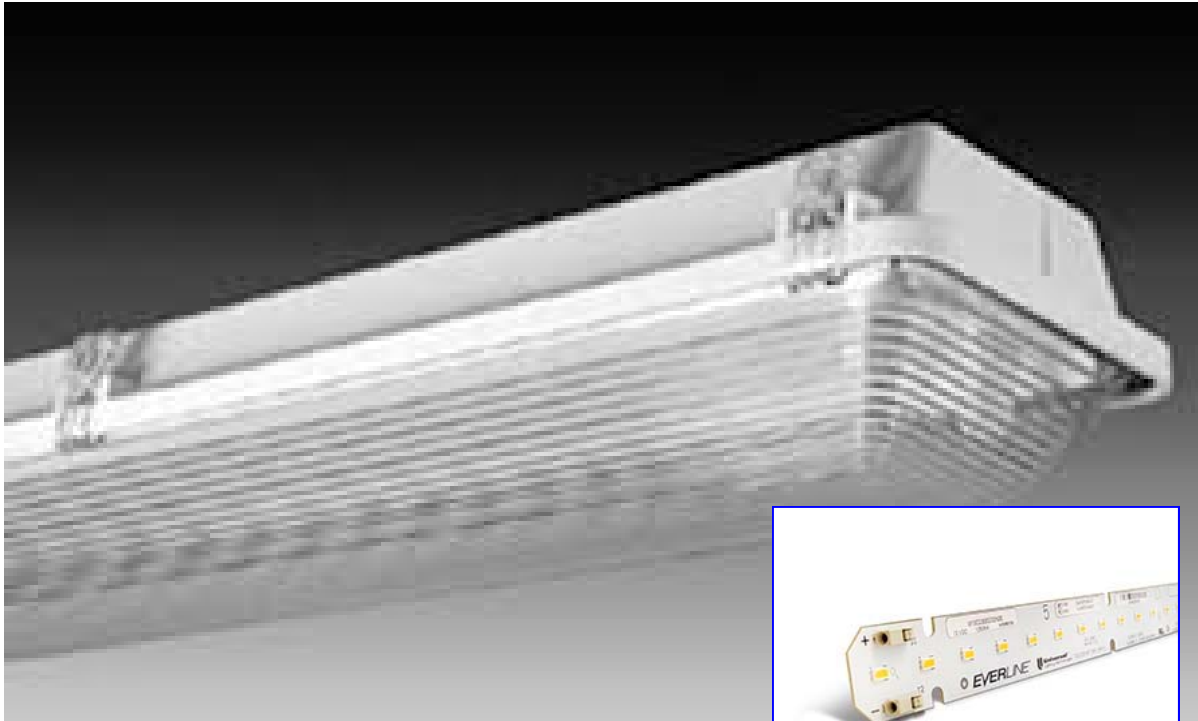

## LED CITADEL 2 VAPOR (LEDCT2) 2' 4' and 8' Lengths

*Designed for: Parking Garages, Under Awnings, Car Washes, etc.*

### Options:

2', 4' and 8' sizes  
Varies Reflectors  
Stainless Steel Clips  
Mounting Brackets  
**Frosted Lenses\***  
LIRA Deep Clear Lens

**\*Frosted Lens output  
Approx. 20% more  
Lumens than Clear Lens**

***Ideal for  
Wet or Dusty  
Locations!***

### Features:

- **Fiberglass** housings with continuous closed cell gasket and cam latches seal the enclosures.
- **Tough Diffusers** resist breakage and reduce replacement and maintenance costs.
- **Polycarbonate** ribbed lens is standard
- **Mounting Bracket** system can provide dramatic savings on the installation time. (Optional)
- **Optics:** clear ribbed lens (standard) for energy efficiency: designed for use with reflectors.
- **Utilizes** off the shelf 1/2" fittings.
- **No Holes** ever have to be drilled through the housing for installation.
- **Dimming:** 10V dimming is standard
- **Approved** for use as wireway
- **Fixture** individually boxed