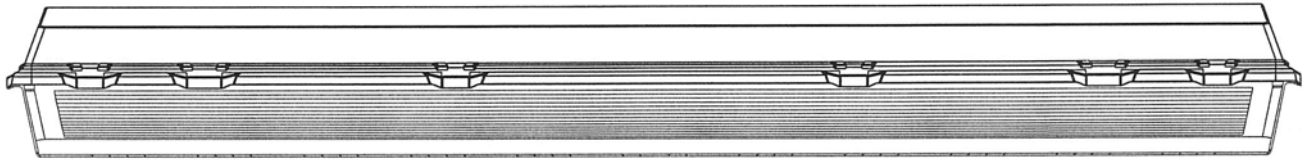

**LED CITADEL 4 VAPOR (LEDCT4)**  
**Gasket & Stainless Steel Latch** 

*Designed for: Parking Garages, Under Awnings, Car Washes, etc.*

- Options:**
- Reflectors
  - V hooks
  - Cable and Ceiling mount systems
  - Tamper Resistant
  - Frosted Lens

***Ideal for  
Wet or  
Dusty  
Locations!***

- Features:**
- **Wide profile** design for long term energy savings.
  - **Tough Diffusers** resist breakage and reduce replacement and maintenance costs.
  - **Mounting** options can provide dramatic savings on the installation time, V-hooks, cable & ceiling mount.
  - **Optics:** water clear lens with frosted ends (standard) or full frosted lens.
  - **Ability** to withstand reduced temperatures and moderate impact.
  - **Stainless** steel hardware
  - **Fixture** individually boxed

# LED CT4 ORDERING DIMENSIONS

Width: 14.61" • 371mm  
 Length: 51.91" • 1319mm  
 Depth: 5.95" • 151mm

**WASH DOWN DESIGN:**  
 Citadel 4 has been carefully designed to minimize horizontal surfaces and latch pockets that are prone to retaining debris.