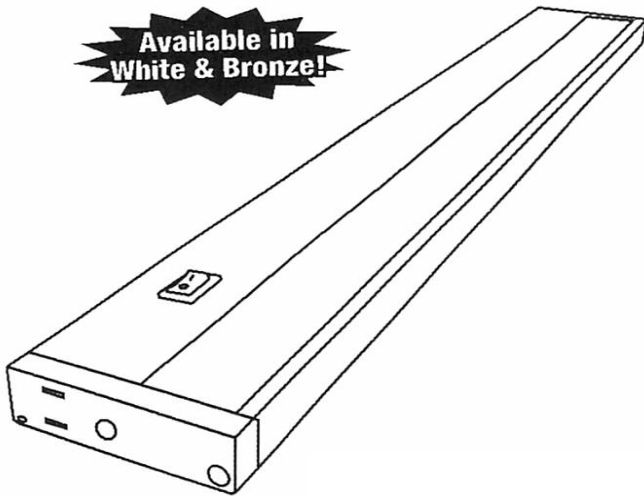

LED UNDERCABINET (Series LED# 12) 3000K LOW PROFILE SERIES

- Slim Profile: 3-1/2"W x 1" H
- 3000K, CRI90
- 120V Dimmable Driver
- On-Off Switch

Kitchens, Dormitories,
Schools, Display Cases,
Undershelf

- Easy Mounting
- Mini linking connector included for row mounting

**Available in
White & Bronze!**

Order information:

EB11L30W	WHITE	11"L, 4W, 290 lum
EB14L30W	WHITE	14"L, 6W, 430 lum
EB22L30W	WHITE	22"L, 8W, 580 lum
EB29L30W	WHITE	29"L, 10W, 740 lum
EB36L30W	WHITE	36"L, 12W, 1000 lum
EB48L30W	WHITE	48"L, 16W, 1230 lum