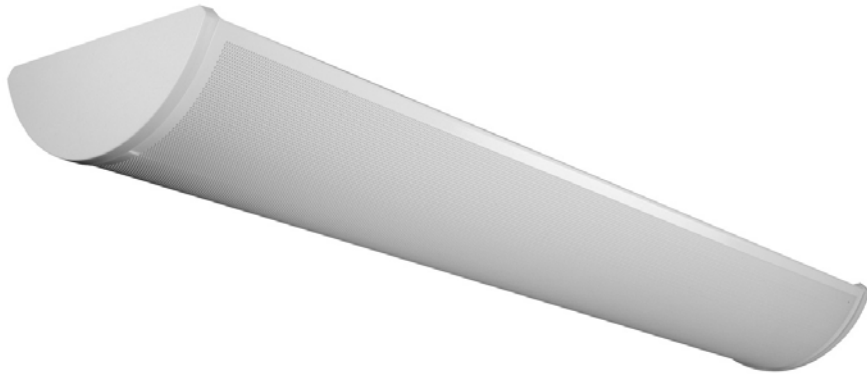

## PENDANT LINEAR (PLIN) 2 or 3 LIGHT

*Designed for Offices, Conference & Reception Areas & Classrooms*

### DIRECT / INDIRECT FIXTURE T5 or T8 LAMPS

#### Features:

- **Description:** A low profile suspended direct/Indirect fixture housing for attractive glare-free ambient light
- **Feature:** Microperforated baffle with white opal acrylic inlay combines soft downlight with even ceiling illumination.
- **Finish:** White polyester polymer with minimum of 82% reflectivity.
- **Diffuser:** .20 white opal acrylic
- **Baffle:** Cold rolled steel with 5/64" diameter microperforations at staggered 7/64" intervals.
- **Hinged Baffle** for quick, easy lamp access
- **Optics** acrylic diffuser provides soft even, comfortable illumination.
- **Mounting:** Dual cable, pendant or chain mount.
- **Individually Boxed.**