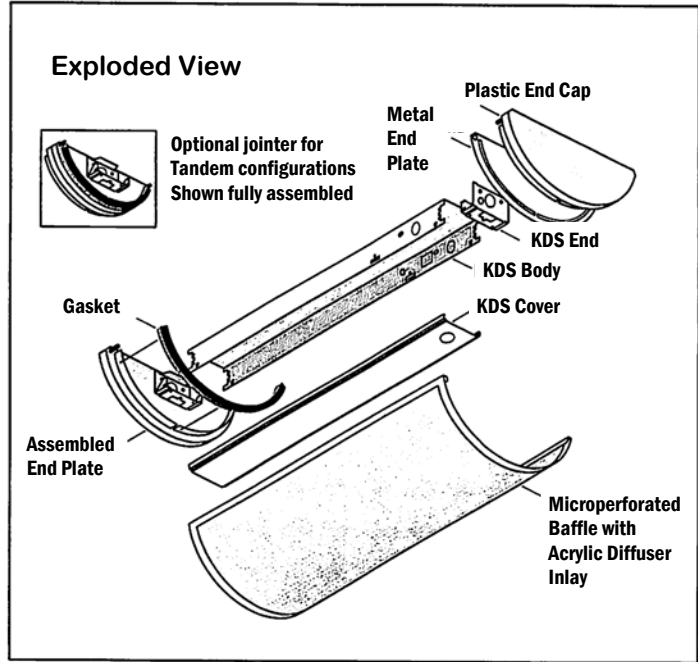

PENDANT LINEAR DIMENSIONS

ORDERING:

PLIN			
	/	/	/
# LAMPS	WATTS & LAMPS	VOLTAGE	OPTIONS
2 3	32w T8 28w T5 54w T5	120 277 C- UNIV 120-277	DIM- DIMMING BALLAST 2BAL- 2 BALLAST EMG- EMERGENCY BALLAST