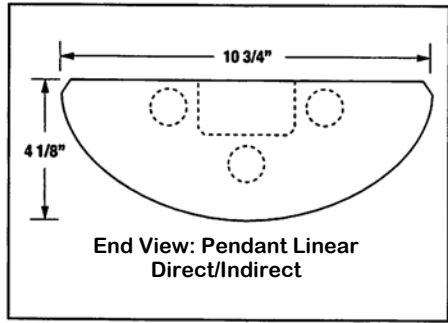

PENDANT LINEAR DIMENSIONS

ORDERING:

PLIN			
	/	/	/
# LAMPS	WATTS & LAMPS	VOLTAGE	OPTIONS
2 3	32w T8 28w T5 54w T5	120 277 C- UNIV 120-277	DIM- DIMMING BALLAST 2BAL- 2 BALLAST EMG- EMERGENCY BALLAST