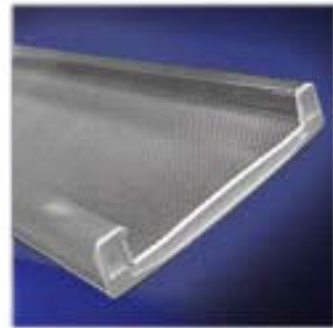

**PLASTICS, LENSES, LOUVERS
VARIOUS WEIGHTS & LEXAN**

We Stock Replacement Plastic for all our Fixtures

Parabolic Louvers

Vapor Plastic

Decorative Louvers

**We stock
Hundreds
Of Styles
And Sizes:**

- Vapor Lens
- Wall Brackets
- Wrap Lens
- Aluminum
- Parabolic
- Parawedge
- Cloud Lens
- Puff Lens
- Egg Crate
- Clear Lens
- Frosted Lens
- Decorative
- Lexan
- Drop-Dish

Wrap Around Lenses

Lenses

Aluminum Louvers

**If we don't have your size in many cases we
Can cut to size or custom make Wrap Lens!**

E. B. LIGHTING & SUPPLIES, INC.

1107 East Baltimore St., Baltimore MD 21202