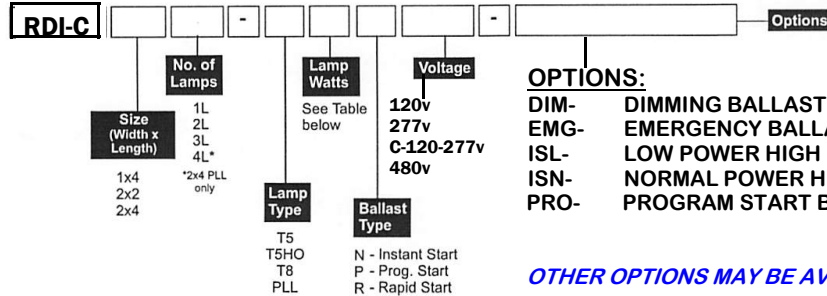

Dimensions

MODEL	NOMINAL LENGTH	A
1x4	48"	11 3/4"
2x2	24"	23 3/4"
2x4	48"	47 3/4"

AIR SUPPLY/RETURN

Some Dimensions May Vary

Ordering

Lamp Watts

Size	Nom. Lamp Watts			
	T5	T5HO	T8	PLL/Blax
1x4	28	54	32	40, 50, 55
2x2	14	24	17	40, 50, 55
2x4	28	54	32	40, 50, 55