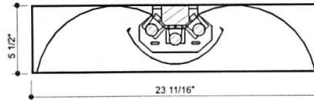

Dimensions

MODEL	NOMINAL LENGTH	A
1x4	48"	11 3/4"
2x2	24"	23 3/4"
2x4	48"	47 3/4"

AIR SUPPLY/RETURN

Some Dimensions May Vary

Ordering

Lamp Watts

Size	Nom. Lamp Watts			
	T5	T5HO	T8	PLL/Blax
1x4	28	54	32	40, 50, 55
2x2	14	24	17	40, 50, 55
2x4	28	54	32	40, 50, 55