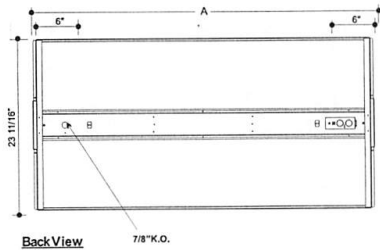

We carry replacement parts for all the fixtures we manufacture

E. B. LIGHTING & SUPPLIES, INC.

1107 East Baltimore St., Baltimore MD 21202

410-276-7617

fax: 410-276-7307

RDI CENTER DISH BASKET DIMENSIONS

Product Details:

Dimensions

MODEL	NOMINAL LENGTH	A
1x4	48"	11 3/4"
2x2	24"	23 3/4"
2x4	48"	47 3/4"

AIR SUPPLY/RETURN

Some Dimensions May Vary

Ordering

Lamp Watts

Size	Nom. Lamp Watts			
	T5	T5HO	T8	PLL/Blax
1x4	28	54	32	40, 50, 55
2x2	14	24	17	40, 50, 55
2x4	28	54	32	40, 50, 55