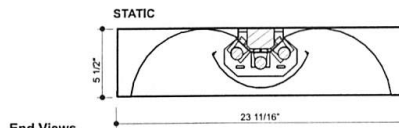

We carry replacement parts for all the fixtures we manufacture

E. B. LIGHTING & SUPPLIES, INC.

1107 East Baltimore St., Baltimore MD 21202

410-276-7617

fax: 410-276-7307

RDI CENTER DISH BASKET DIMENSIONS

Product Details:

Dimensions

MODEL	NOMINAL LENGTH	A
1x4	48"	11 3/4"
2x2	24"	23 3/4"
2x4	48"	47 3/4"

AIR SUPPLY/RETURN

Some Dimensions May Vary

Ordering

Lamp Watts

Size	Nom. Lamp Watts			
	T5	T5HO	T8	PLL/Blax
1x4	28	54	32	40, 50, 55
2x2	14	24	17	40, 50, 55
2x4	28	54	32	40, 50, 55