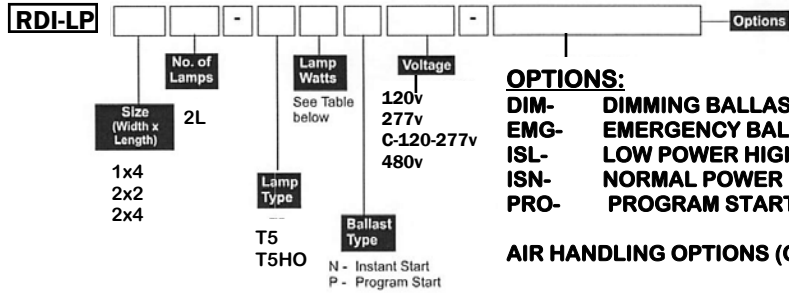

Dimensions

MODEL	NOMINAL LENGTH	A	B
1x4	48"	11-3/4"	47-3/4"
2x4	48"	23-3/4"	23-3/4"
2x2	24"	19-3/4"	23-3/4"

Some Dimensions May Vary

Ordering

OPTIONS:

- DIM-** DIMMING BALLAST
- EMG-** EMERGENCY BALLAST
- ISL-** LOW POWER HIGH EFF. BALLAST
- ISN-** NORMAL POWER HIGH EFF. BALLAST
- PRO-** PROGRAM START BALLAST