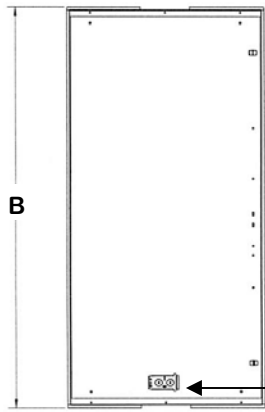

We carry replacement parts for all the fixtures we manufacture

E. B. LIGHTING & SUPPLIES, INC.

1107 East Baltimore St., Baltimore MD 21202

410-276-7617

fax: 410-276-7307

RDI DISH LOW PROFILE DIMENSIONS

Product Details:

Dimensions

MODEL	NOMINAL LENGTH	A	B
1x4	48"	11-3/4"	47-3/4"
2x4	48"	23-3/4"	23-3/4"
2x2	24"	19-3/4"	23-3/4"

Some Dimensions May Vary

Ordering

OPTIONS:

- DIM-** DIMMING BALLAST
- EMG-** EMERGENCY BALLAST
- ISL-** LOW POWER HIGH EFF. BALLAST
- ISN-** NORMAL POWER HIGH EFF. BALLAST
- PRO-** PROGRAM START BALLAST