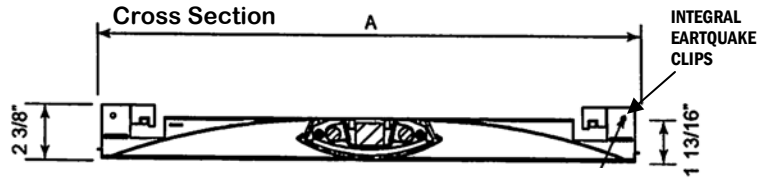

Features:

- **Premium** grade recessed with an almost limitless range of applications. 2 lamps T5 configurations.
- **Construction** die-formed and riveted, heavy gauge steel assembly. Die-formed steel end-caps. Precision-formed steel reflector. Die-formed, perforated cold rolled steel shielding.
- **Finish** white polyester powder painted visible surfaces.
- **Optics System:** standard diffuser is made with frosted white acrylic. Indirect reflectors are formed & contoured for soft, low-glare, indirect illumination for uniform light distribution. Mini baffle is available, also optional round or rectangular perforated metal shield.
- **Completely** wired and ready to hang.
- **Mounting:** specifically designed for T-Bar applications. Holes for chain-mounting, integral earthquake clips.

Dimensions

MODEL	NOMINAL LENGTH	A	B
1x4	48"	11-3/4"	47-3/4"
2x4	48"	23-3/4"	23-3/4"
2x2	24"	19-3/4"	23-3/4"

Some Dimensions May Vary

Ordering

OPTIONS:

- DIM-** DIMMING BALLAST
- EMG-** EMERGENCY BALLAST
- ISL-** LOW POWER HIGH EFF. BALLAST
- ISN-** NORMAL POWER HIGH EFF. BALLAST
- PRO-** PROGRAM START BALLAST