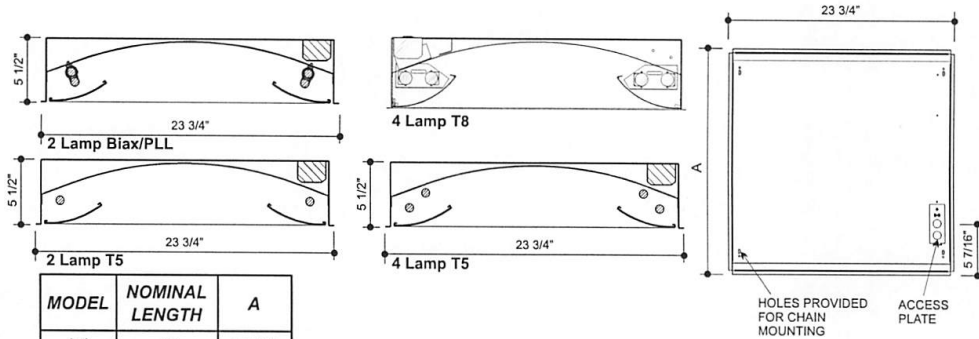

# RDI SIDE DISH BASKETS DIMENSIONS

**Product Details:**

Dimensions

MODEL	NOMINAL LENGTH	A
1x4	48"	11 3/4"
2x2	24"	23 3/4"
2x4	48"	47 3/4"

*Some Dimensions May Vary*

Ordering

- OPTIONS:**
- DIM- DIMMING BALLAST
  - EMG- EMERGENCY BALLAST
  - ISL- LOW POWER HIGH EFF. BALLAST
  - ISN- NORMAL POWER HIGH EFF. BALLAST
  - PRO- PROGRAM START BALLAST

*OTHER OPTIONS MAY BE AVAILABLE*

Lamp Watts

Size	Nom. Lamp Watts			
	T5	T5HO	T8	PLL/Biax
1x4	28	54	32	-
2x2	14	24	17	40, 50, 55
2x4	28	54	32	40, 50, 55

*Certain configurations may not be available.*

Note: For recessed drywall applications use either a 1x4, 2x2 or 2x4 flange kit