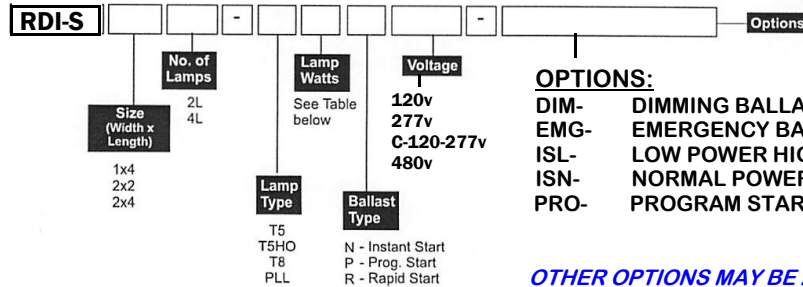

# RDI SIDE DISH BASKETS DIMENSIONS

**Product Details:**

Dimensions

MODEL	NOMINAL LENGTH	A
1x4	48"	11 3/4"
2x2	24"	23 3/4"
2x4	48"	47 3/4"

*Some Dimensions May Vary*

Ordering

- OPTIONS:**
- DIM- DIMMING BALLAST
  - EMG- EMERGENCY BALLAST
  - ISL- LOW POWER HIGH EFF. BALLAST
  - ISN- NORMAL POWER HIGH EFF. BALLAST
  - PRO- PROGRAM START BALLAST

*OTHER OPTIONS MAY BE AVAILABLE*

Lamp Watts

Size	Nom. Lamp Watts			
	T5	T5HO	T8	PLL/Biax
1x4	28	54	32	-
2x2	14	24	17	40, 50, 55
2x4	28	54	32	40, 50, 55

*Certain configurations may not be available.*

Note: For recessed drywall applications use either a 1x4, 2x2 or 2x4 flange kit