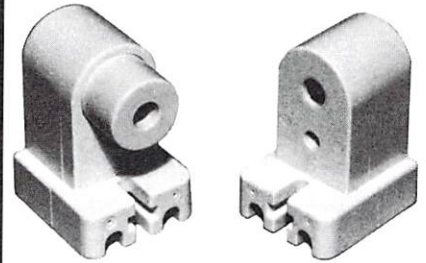

SOCKETS & FUSE HOLDERS

CHOOSE FROM:
CHANNEL SOCKETS
GRID SOCKETS
RECESS SOCKETS
CIRCLELINE SOCKETS
SLIMLINE SOCKETS
HO SOCKETS
TOMBSTONE
"U" SOCKETS
PL SOCKETS
PL-L BI-AX SOCKETS
MIDGET SOCKETS
SIGN SOCKETS
MINI SOCKETS
SPRING SOCKETS
LOW PROFILE
TALL SOCKETS

SOCKETS

CHOOSE FROM:
BI-PIN SOCKETS
MED BI-PIN
SLIDE-ON SOCKETS
SCREW DOWN
ELECTRONIC
BUTTON SOCKETS
SOCKET/STARTER
TWIN-BUTT ON
BRACKET SOCKETS
SNAP-IN SOCKETS
SINGLE PIN
1 PIN BRACKET
VERTICAL SOCKET
LAMPHOLDER
SIDE-CUT SOCKETS
FUSE HOLDERS