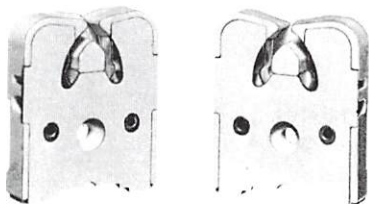

SOCKETS & FUSE HOLDERS

CHOOSE FROM:
CHANNEL SOCKETS
GRID SOCKETS
RECESS SOCKETS
CIRCLELINE SOCKETS
SLIMLINE SOCKETS
HO SOCKETS
TOMBSTONE
"U" SOCKETS
PL SOCKETS
PL-L BI-AX SOCKETS
MIDGET SOCKETS
SIGN SOCKETS
MINI SOCKETS
SPRING SOCKETS
LOW PROFILE
TALL SOCKETS

SOCKETS

CHOOSE FROM:
BI-PIN SOCKETS
MED BI-PIN
SLIDE-ON SOCKETS
SCREW DOWN
ELECTRONIC
BUTTON SOCKETS
SOCKET/STARTER
TWIN-BUTT ON
BRACKET SOCKETS
SNAP-IN SOCKETS
SINGLE PIN
1 PIN BRACKET
VERTICAL SOCKET
LAMPHOLDER
SIDE-CUT SOCKETS
FUSE HOLDERS