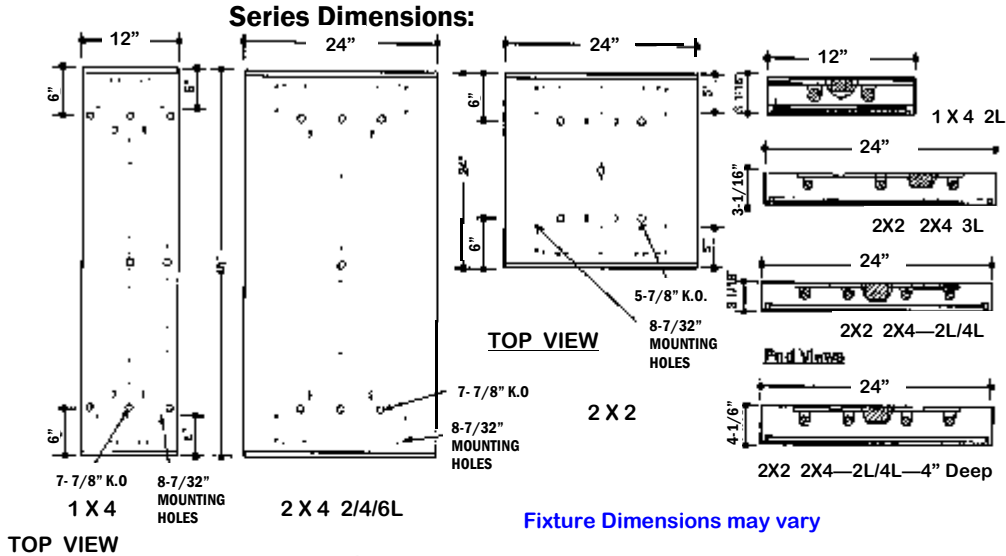

SURFACE (S Series)
1x2' 1x4' 2x2' and 2x4'

Designed for Schools, Stores, Office, Rec Rooms, Corridors, Nursing Homes

2 X 4

2 X 2

Options:

Emergency Ballast
 Dimming Ballast
 Stems & Canopy
 Drop-Dish Plastic
 Silver Parawedge
 Gold Parawedge
 White Eggcrate
 Hexawedge
 Various Cells
 Wood frames in
 various sizes
 and colors.

Features:

- **Construction:** Spot-welded for rigidity and clean appearance. Ballast cover snaps into place to eliminate the need for tools when accessing the ballast. Diffuser is held within hinged frame door. Metal to metal design of the door eliminates most light leaks.
- **Mounting:** knock-outs provided for stem mounting.
- **Finish:** Powder painted white visible surfaces.
- **Optics:** Standard flat diffuser is clear .100 prismatic.
- **Electrical:** Standard voltage is 120-277V, 60 Hz. Standard ballasts are electro-magnetic, and energy saving. Optional ballast are available.

We carry replacement parts for all the fixtures we manufacture

E. B. LIGHTING & SUPPLIES, INC.

SURFACE MOUNT FIXTURE SPECS

Ordering Information:

S	SIZE	# LAMPS	LAMP	LAMP TYPE	# Ballast	Volts	Options
	1 x 4	2,3,4,6	17- 2' T8	T5	1	120- 120v	EM- EMERGENCY BALLAST
	2 x 2		25- 3' T8	T8	2 - 2	277 -277v	DIM- DIMMING BALLAST
	2 X 4		32- 4' T8	T12		480 - 480v	RS- RAPID START
			31- U T8	U3		C- 120 - 277v	SI1/2- 1/2" SILVER PAR
			14- 2' T5	U6			SI3/4- 3/4" SILVER PAR
			24- 22" T5HO	BI-AX			SI1.5- 1-1/2" SILVER PAR
			28- 4' T5				.125 PLASTIC LENS
			54- 4' T5HO				LEXAN LENS
			20- 2' T12				18C-18 CELL PARABOLIC
			40- 4' T12				9C-9 CELL PARABOLIC
			40- U T12				DD-DROP DISH
			40- 40PLL				REF-REFLECTOR
			50- 50PLL				