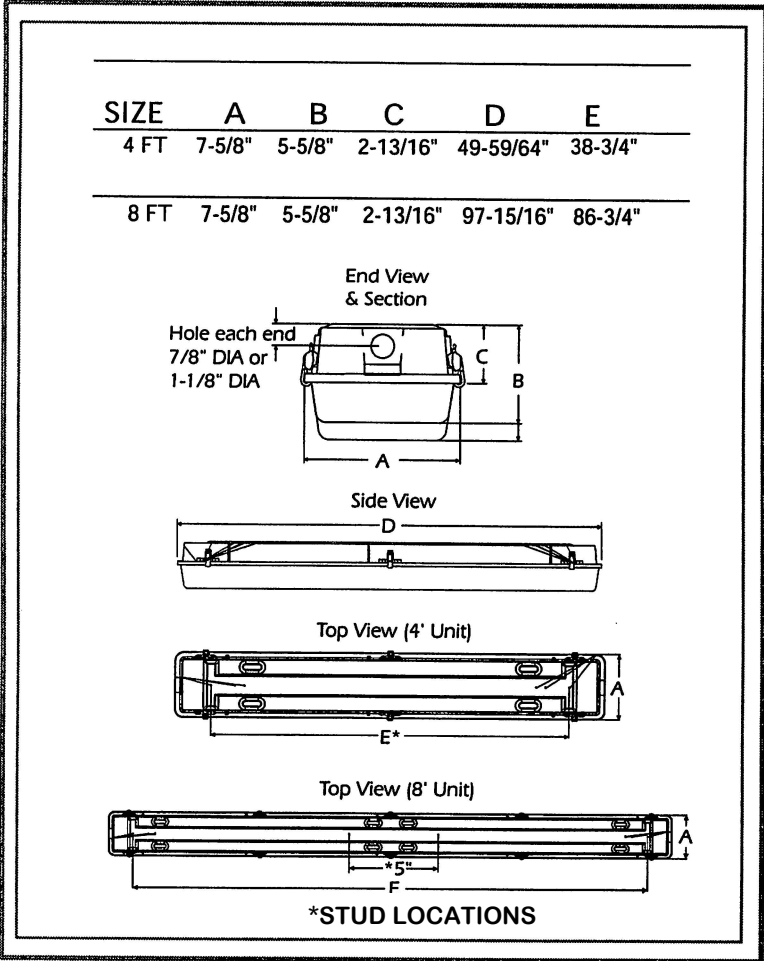

VAPOR ORDERING DIMENSIONS

Gasketed Enclosures are dust and Moisture Resistant