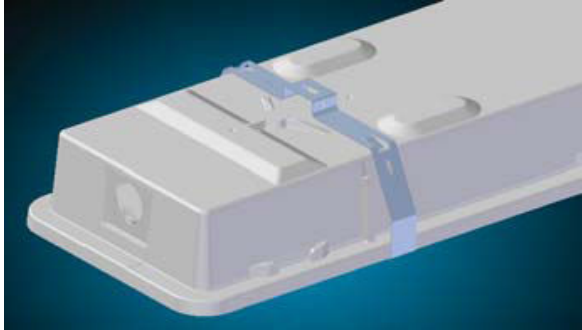

VAPOR ORDERING DIMENSIONS

Gasketed Enclosures are dust and Moisture Resistant