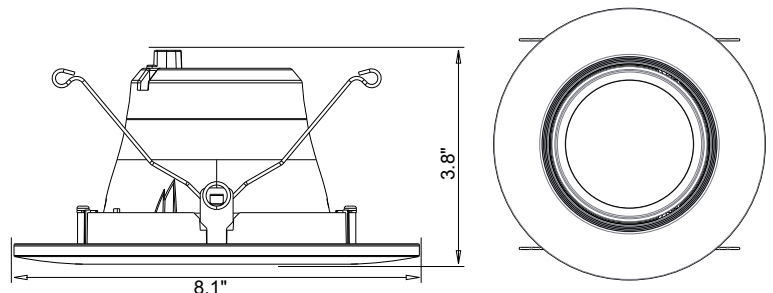

## MOUNTING

- Easy installation with adjustable torsion spring.
- Torsion spring is designed to fit into 6" slope ceiling housing automatically without changing mounting tab.
- No tools required for installation.

## HOUSING

- Compatible with most 6" Slope housings (30° Max. TILT).
- Compatible with insulated, non-insulated, and slope ceilings.
- Durable thermoplastic construction.
- E26 medium screw-base Edison connector provides easy retrofit of incandescent housings.

## DIMENSIONS