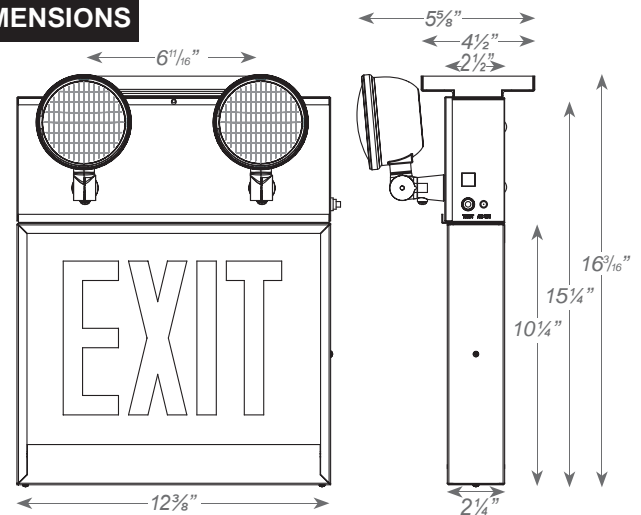

MOUNTING

- Mounting canopy included for top or end mount.
- Universal knockout pattern on back plate for wall mount.

HOUSING

- Durable, powder-coated 20-gauge steel construction in white or black finish.
- Single or double face configurations.

DIMENSIONS

ORDERING INFORMATION

Sample Part Number: CALEDXCXTEU1RW-NA

MODEL	No. of FACES	LETTER	HOUSING	OPTIONS	SIGNAGE / DIRECTIONAL ARROWS				
CALEDXCXTEU	1	Single Face	R Red On White	W White	RC Remote Capacity	-NA	Exit No Arrow	-S--LA ¹	Stairs Left Arrow
	2	Universal Single/Double Face	B Black	B Black		-DA	Exit Double Arrow	-S--NA	Stairs No Arrow
						-RA ¹	Exit Right Arrow	-S--DA	Stairs Double Arrow
						-LA ¹	Exit Left Arrow	-S--RA ¹	Stairs Right Arrow
						-LARA ²	Exit Left/Right Arrow	-S--LARA ²	Stairs Left/Right Arrow