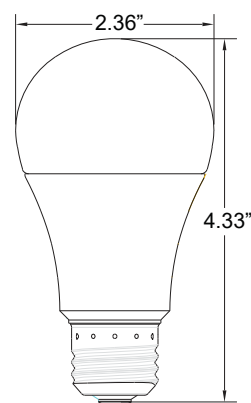

DIMENSIONS

ORDERING INFORMATION

MODEL	WATTS		KELVIN RATING		LUMENS	DIMMABLE OR NON
LEDA19	9W	9 WATTS	27K	2700K	800	DIM
	9W	9 WATTS	4K	4000K	800	DIM
LEDA19	12W	12 WATTS	27K	2700K	1100	DIM
	12W	12 WATTS	4K	4000K	1100	DIM
LEDA19	9W	9 WATTS	27K	2700K	800	NON-DIM
	9W	9 WATTS	4K	4000K	800	NON-DIM
LEDA19	12W	12 WATTS	27K	2700K	1100	NON-DIM
	12W	12 WATTS	4K	4000K	1100	NON-DIM