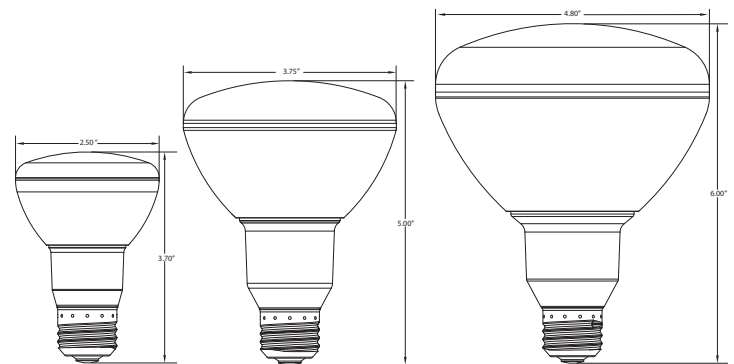

DIMENSIONS

ORDERING INFORMATION

MODEL	WATTS		KELVIN RATING		LUMENS
LED R20-7W-27K	7W	7 WATTS	27K	2700K	525
LED R20-7W-4K	7W	7 WATTS	4K	4000K	525
LED BR30-11W-27K	11W	11 WATTS	27K	2700K	800
LED BR30-11W-4K	11W	11 WATTS	4K	4000K	800
LED BR40-15W-27K	15W	15 WATTS	27K	2700K	1100
LED BR40-15W-4K	15W	15 WATTS	4K	4000K	1100