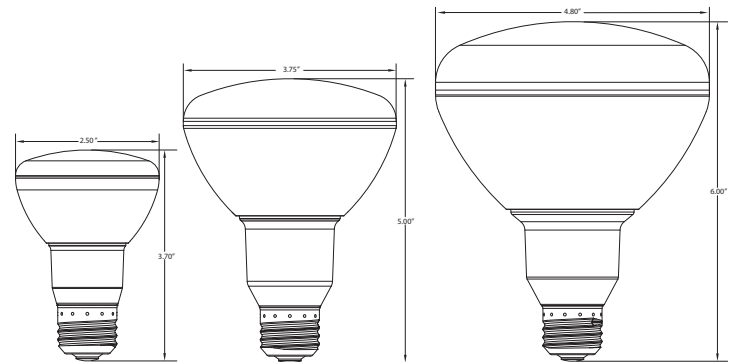

DIMENSIONS

ORDERING INFORMATION

MODEL	WATTS		KELVIN RATING		LUMENS
LED R20-7W-27K	7W	7 WATTS	27K	2700K	525
LED R20-7W-4K	7W	7 WATTS	4K	4000K	525
LED BR30-11W-27K	11W	11 WATTS	27K	2700K	800
LED BR30-11W-4K	11W	11 WATTS	4K	4000K	800
LED BR40-15W-27K	15W	15 WATTS	27K	2700K	1100
LED BR40-15W-4K	15W	15 WATTS	4K	4000K	1100