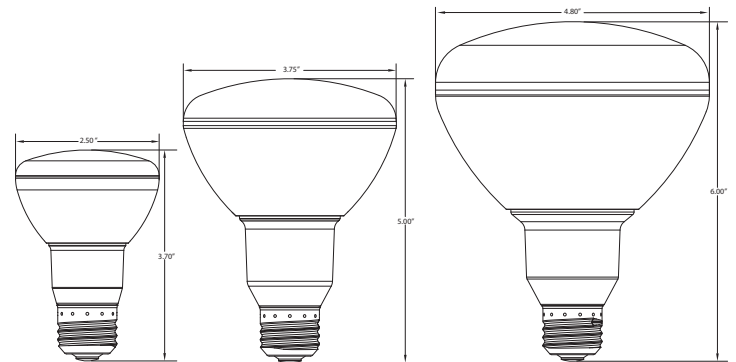

DIMENSIONS

ORDERING INFORMATION

MODEL	WATTS		KELVIN RATING		LUMENS
LED R20-7W-27K	7W	7 WATTS	27K	2700K	525
LED R20-7W-4K	7W	7 WATTS	4K	4000K	525
LED BR30-11W-27K	11W	11 WATTS	27K	2700K	800
LED BR30-11W-4K	11W	11 WATTS	4K	4000K	800
LED BR40-15W-27K	15W	15 WATTS	27K	2700K	1100
LED BR40-15W-4K	15W	15 WATTS	4K	4000K	1100