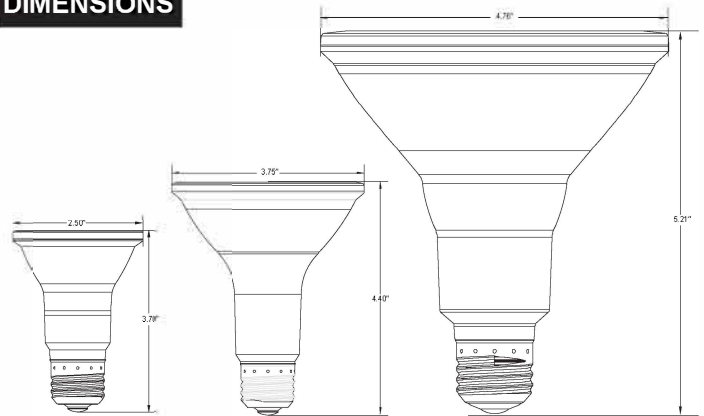

DIMENSIONS

ORDERING INFORMATION

MODEL	WATTS		KELVIN RATING		LUMENS
LED PAR20-6W-3K	6W	6 WATTS	3K	3000K	450
LED PAR20-6W-5K	6W	6 WATTS	5K	5000K	450
LED PAR30-9W-3K	9W	9 WATTS	3K	3000K	750
LED PAR30-9W-5K	9W	9 WATTS	5K	5000K	750
LED PAR38-13W-3K	13W	13 WATTS	3K	3000K	1050
LED PAR38-13W-5K	13W	13 WATTS	5K	5000K	1200