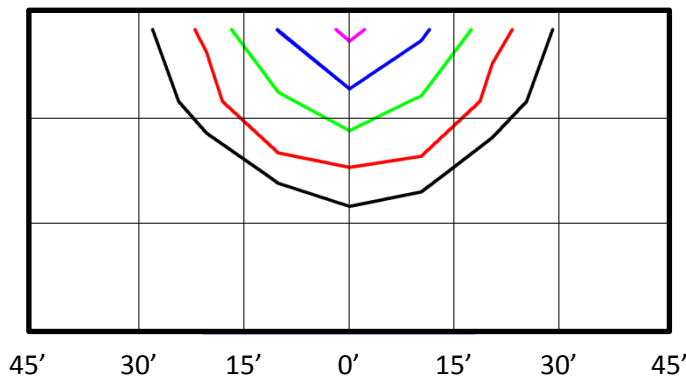

DIMENSIONS

Weight: 2.4 lb.

ORDERING INFORMATION

Model	Color Temperature	Luminaire Lumens	Luminaire Watts	Lumens Per Watt
LEDWPCA12W-3K	3000k	1,211	12	101
LEDWPCA12W-4K	4000k	1,285	12	107
LEDWPCA12W-5K	5000k	1,321	12	110

LEDWPCA12W 12 Watt Adjustable Full Cutoff LED Area Light

ELECTRICAL

Model	Color Temperature	CRI ¹	Luminaire Lumens	Luminaire Watts	Lumens Per Watt	Input Voltage ²	Input Current (A)			Power Factor	THD ³	L ₇₀ Hours ⁴
							120V	240V	277V			
LEDWPCA12W-3K	3000k	> 80	1,211	12	101	120-277	0.10	0.05	0.04	> 90%	< 20%	69,000
LEDWPCA12W-4K	4000k	> 80	1,285	12	107	120-277	0.10	0.05	0.04	> 90%	< 20%	69,000
LEDWPCA12W-5K	5000k	> 80	1,321	12	110	120-277	0.10	0.05	0.04	> 90%	< 20%	69,000

¹ Color rendering index.

² All 50-60Hz.

³ Total harmonic distortion.

⁴ L₇₀ refers to the number of hours at which lumen output declines to 70% of the initial level. L₇₀ hours are IES TM-21-11 calculated hours.

PHOTOMETRIC DATA

LEDWPCA12W-5K (1,321 Lumens)

BUG Rating: B1-U0-G0

Zone	Lumens	%
FL - Front - Low (0-30)	229	17%
FM - Front - Medium (30-60)	373	28%
FH - Front - High (60-80)	89	7%
FVH - Front - Very High (80-90)	4	0%
Total Forward Light	696	53%
BL - Back - Low (0-30)	212	16%
BM - Back - Medium (30-60)	322	24%
BH - Back - High (60-80)	82	6%
BVH - Back - Very High (80-90)	8	1%
Total Back Light	625	47%
UL - Up Light - Low (90-100)	0	0%
UH - Up Light - High (100-180)	0	0%
Total Up Light	0	0%
Total Lumens	1,321	100%