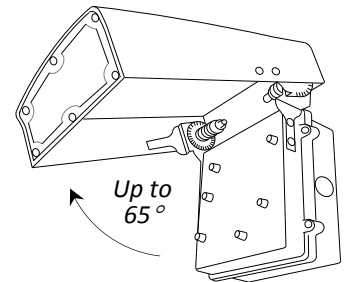

VERTICAL ADJUSTABILITY

- Heavy-duty, spring-loaded hinge provides vertical adjustability of the luminaire housing up to 65°.
- Adjustability provides for a range of lighting effects from full-cutoff downlight to forward throw.
- Knurled notches securely retain rotated position even in demanding environments.