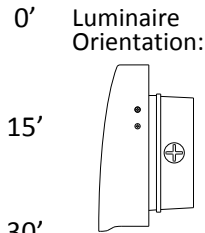

LEDWPCA12W 12 Watt Adjustable Full Cutoff LED Area Light

ELECTRICAL

Model	Color Temperature	CRI¹	Luminaire Lumens	Luminaire Watts	Lumens Per Watt	Input Voltage²	Input Current (A)			Power Factor	THD³	L₇₀ Hours⁴
							120V	240V	277V			
LEDWPCA12W-3K	3000k	> 80	1,211	12	101	120-277	0.10	0.05	0.04	> 90%	< 20%	69,000
LEDWPCA12W-4K	4000k	> 80	1,285	12	107	120-277	0.10	0.05	0.04	> 90%	< 20%	69,000
LEDWPCA12W-5K	5000k	> 80	1,321	12	110	120-277	0.10	0.05	0.04	> 90%	< 20%	69,000

¹ Color rendering index.

² All 50-60Hz.

³ Total harmonic distortion.

⁴ L₇₀ refers to the number of hours at which lumen output declines to 70% of the initial level. L₇₀ hours are IES TM-21-11 calculated hours.

PHOTOMETRIC DATA

LEDWPCA12W-5K (1,321 Lumens)

BUG Rating: B1-U0-G0

Zone	Lumens	%
FL - Front - Low (0-30)	229	17%
FM - Front - Medium (30-60)	373	28%
FH - Front - High (60-80)	89	7%
FVH - Front - Very High (80-90)	4	0%
Total Forward Light	696	53%
BL - Back - Low (0-30)	212	16%
BM - Back - Medium (30-60)	322	24%
BH - Back - High (60-80)	82	6%
BVH - Back - Very High (80-90)	8	1%
Total Back Light	625	47%
UL - Up Light - Low (90-100)	0	0%
UH - Up Light - High (100-180)	0	0%
Total Up Light	0	0%
Total Lumens	1,321	100%

Foot Candles

- 5.0
- 2.0
- 1.0
- 0.5
- 0.2
- 0.1

Notes:

- Isofootcandle plots depict initial footcandles at grade.
- Gridlines represent units of mounting height of 15 feet.