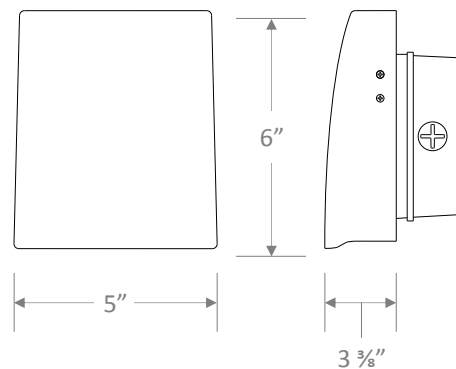

DIMENSIONS

Weight: 2.4 lb.

ORDERING INFORMATION

Model	Color Temperature	Luminaire Lumens	Luminaire Watts	Lumens Per Watt
LEDWPCA12W-3K	3000k	1,211	12	101
LEDWPCA12W-4K	4000k	1,285	12	107
LEDWPCA12W-5K	5000k	1,321	12	110