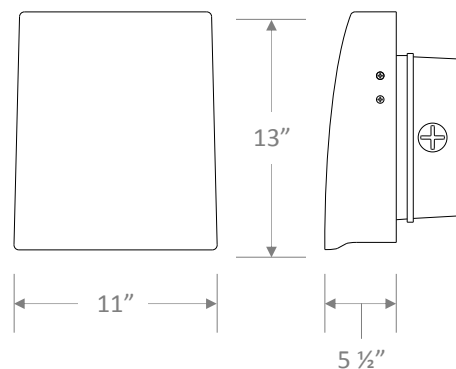

DIMENSIONS

Weight: 5.0 lb.

ORDERING INFORMATION

Model	Color Temperature	Luminaire Lumens	Luminaire Watts	Lumens Per Watt
LEDWPCA80W-3K	3000k	8,821	80	110
LEDWPCA80W-4K	4000k	9,056	80	113
LEDWPCA80W-5K	5000k	9,241	80	116
LEDWPCA120W-3K*	3000k	13,106	124	106
LEDWPCA120W-4K	4000k	13,796	124	111
LEDWPCA120W-5K	5000k	14,227	124	115