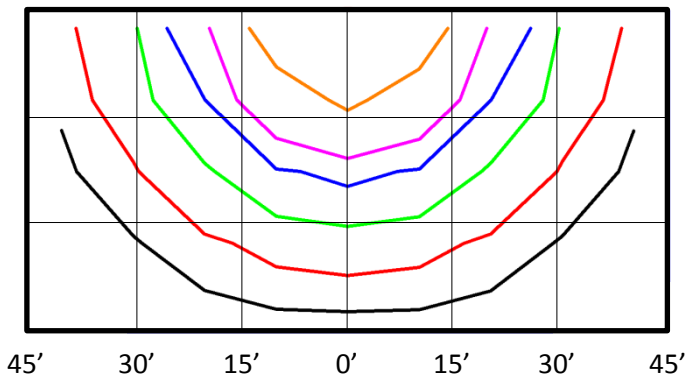

LEDWPCA80W/120W 80 & 120 Watt Adjustable Full Cutoff LED Area Light

ELECTRICAL

Model	Color Temperature	CRI¹	Luminaire Lumens	Luminaire Watts	Lumens Per Watt	Input Voltage²	Input Current (A)			Power Factor	THD³	L₇₀ Hours⁴
							120V	240V	277V			
LEDWPCA80W-3K	3000k	> 80	8,821	110	80	120-277	0.67	0.33	0.29	> 90%	< 20%	69,000
LEDWPCA80W-4K	4000k	> 80	9,056	113	80	120-277	0.67	0.33	0.29	> 90%	< 20%	69,000
LEDWPCA80W-5K	5000k	> 80	9,241	116	80	120-277	0.67	0.33	0.29	> 90%	< 20%	69,000
LEDWPCA120W-3K*	3000k	> 80	13,106	106	124	120-277	1.04	0.52	0.45	> 90%	< 20%	69,000
LEDWPCA120W-4K	4000k	> 80	13,976	111	124	120-277	1.04	0.52	0.45	> 90%	< 20%	69,000
LEDWPCA120W-5K	5000k	> 80	14,227	115	124	120-277	1.04	0.52	0.45	> 90%	< 20%	69,000

¹ Color rendering index.

² All 50-60Hz.

³ Total harmonic distortion.

⁴ L₇₀ refers to the number of hours at which lumen output declines to 70% of the initial level. L₇₀ hours are IES TM-21-11 calculated hours.

* Note: Model LEDWPCA120W-3K is not DLC listed, and luminaire lumens are estimated at 95% of LEDWPCA120W-4K lumens.

PHOTOMETRIC DATA

LEDWPCA80W-5K (9,241 Lumens)

0' Luminaire Orientation:

BUG Rating: B3-U0-G1

Zone	Lumens	%
FL - Front - Low (0-30)	1,541	17%
FM - Front - Medium (30-60)	2,653	29%
FH - Front - High (60-80)	689	7%
FVH - Front - Very High (80-90)	40	0%
Total Forward Light	4,923	53%
BL - Back - Low (0-30)	1,596	17%
BM - Back - Medium (30-60)	2,158	23%
BH - Back - High (60-80)	515	6%
BVH - Back - Very High (80-90)	49	1%
Total Back Light	4,318	47%
UL - Up Light - Low (90-100)	0	0%
UH - Up Light - High (100-180)	0	0%
Total Up Light	0	0%
Total Lumens	9,241	100%