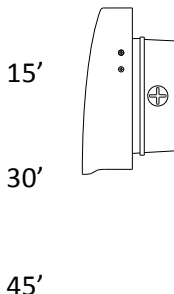

BUG Rating: B3-U0-G1

Zone	Lumens	%
FL - Front - Low (0-30)	2,307	16%
FM - Front - Medium (30-60)	3,961	28%
FH - Front - High (60-80)	1,061	7%
FVH - Front - Very High (80-90)	66	0%
Total Forward Light	7,394	52%
BL - Back - Low (0-30)	2,467	17%
BM - Back - Medium (30-60)	3,531	25%
BH - Back - High (60-80)	768	5%
BVH - Back - Very High (80-90)	67	0%
Total Back Light	6,833	48%
UL - Up Light - Low (90-100)	0	0%
UH - Up Light - High (100-180)	0	0%
Total Up Light	0	0%
Total Lumens	14,227	100%

Foot Candles

- 5.0
- 2.0
- 1.0
- 0.5
- 0.2
- 0.1

Notes:

- Isofootcandle plots depict initial footcandles at grade.
- Gridlines represent units of mounting height of 15 feet.