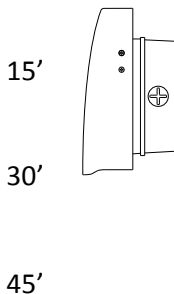

BUG Rating: B3-U0-G1

Zone	Lumens	%
FL - Front - Low (0-30)	1,541	17%
FM - Front - Medium (30-60)	2,653	29%
FH - Front - High (60-80)	689	7%
FVH - Front - Very High (80-90)	40	0%
Total Forward Light	4,923	53%
BL - Back - Low (0-30)	1,596	17%
BM - Back - Medium (30-60)	2,158	23%
BH - Back - High (60-80)	515	6%
BVH - Back - Very High (80-90)	49	1%
Total Back Light	4,318	47%
UL - Up Light - Low (90-100)	0	0%
UH - Up Light - High (100-180)	0	0%
Total Up Light	0	0%
Total Lumens	9,241	100%