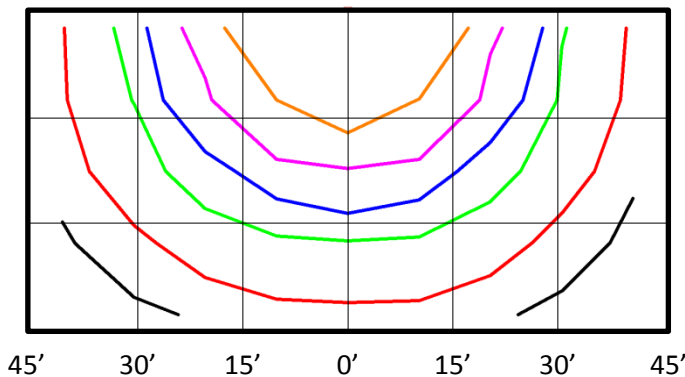

LEDWPCA120W-5K (14,227 Lumens)

0' Luminaire Orientation:

BUG Rating: B3-U0-G1

Zone	Lumens	%
FL - Front - Low (0-30)	2,307	16%
FM - Front - Medium (30-60)	3,961	28%
FH - Front - High (60-80)	1,061	7%
FVH - Front - Very High (80-90)	66	0%
Total Forward Light	7,394	52%
BL - Back - Low (0-30)	2,467	17%
BM - Back - Medium (30-60)	3,531	25%
BH - Back - High (60-80)	768	5%
BVH - Back - Very High (80-90)	67	0%
Total Back Light	6,833	48%
UL - Up Light - Low (90-100)	0	0%
UH - Up Light - High (100-180)	0	0%
Total Up Light	0	0%
Total Lumens	14,227	100%

Foot Candles

- 5.0
- 2.0
- 1.0
- 0.5
- 0.2
- 0.1

Notes:

- Isofootcandle plots depict initial footcandles at grade.
- Gridlines represent units of mounting height of 15 feet.