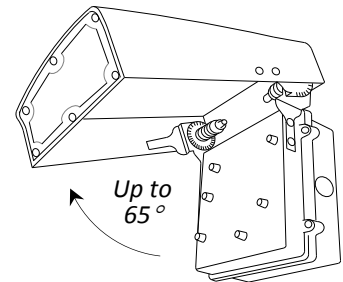

LEDWPCA80W/120W

80 & 120 Watt Adjustable Full Cutoff LED Area Light

Project:	
Type:	
Catalog #:	

STANDARD

The LEDWPCA series is a contemporary, commercial-grade area luminaire. It features a heavy-duty, spring-loaded hinge, which provides the flexibility of focusing light near the mounting surface, or projecting light forward. With a die cast aluminum housing and a polycarbonate lens, the LEDWPCA series will stand up to many years of punishing environmental conditions. High-efficacy, long-life LEDs provide both energy and maintenance cost savings compared to traditional, HID area lights.

FEATURES

- Available in 3000k (warm white), 4000k (neutral white) and 5000k (cool white) color temperatures.*
- Long-life LEDs provide 69,000 hours of operation with at least 70% of initial lumen output (L_{70}).**
- LEDWPCA80W delivers 8,821 lumens & 110 lumens per watt (LPW) at 3000k; 9,056 lumens & 113 LPW at 4000k; and 9,241 lumens & 116 LPW at 5000k.*
- LEDWPCA120W delivers 13,796 lumens & 111 lumens per watt (LPW) at both 3000k & 4000k, and 14,227 lumens & 115 LPW at 5000k.*
- Heavy-duty, spring-loaded hinge provides the flexibility of focusing light near the mounting surface or projecting light forward.
- Universal 120-277 AC voltage (50-60Hz) is standard.
- Watertight, compression-type electrical connectors prevent moisture intrusion.
- Power factor > 0.90.
- Total harmonic distortion < 20%.
- Color rendering index > 80.
- Die cast aluminum housing with durable, dark bronze, powder coat paint.
- Durable, UV-resistant polycarbonate lens.
- Removable, threaded plugs for side attachment of 1/2" rigid electrical conduit, or for button photocells.
- Easy installation in new construction or retrofit.