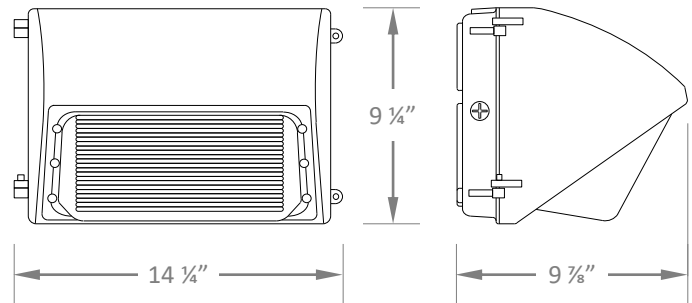

## FEATURES

- Available in 4000k (neutral white) and 5000k (cool white) color temperatures.\*
- Long-life LEDs provide 141,000 hours of operation with at least 70% of initial lumen output (L<sub>70</sub>).\*
- LEDWP35SN-PRM provides 4,632 lumens & 129 lumens per watt (LPW) at 4000k; or 4,726 lumens & 131 LPW at 5000k.\*
- LEDWP55SN-PRM provides 7,588 lumens & 133 LPW at 4000k; or 7,728 lumens & 136 LPW at 5000k.\*
- LEDWP80SN-PRM provides 9,486 lumens & 123 LPW at 4000k; or 9,680 lumens & 126 LPW at 5000k.\*
- LEDWP100SN-PRM provides 13,065 lumens & 129 LPW at 4000k; or 13,295 lumens & 132 LPW at 5000k.\*
- LEDWP120SN-PRM provides 15,523 lumens & 130 LPW at 4000k; or 15,787 lumens & 133 LPW at 5000k.\*
- Uniform illumination with no visible LED pixilation.
- Universal 120-277 AC voltage (50-60Hz) is standard.
- Power factor > 0.90.
- Total harmonic distortion < 20%.
- Color rendering index > 80.
- Die cast aluminum housing with dark bronze, powder coat paint.
- Polycarbonate lens with seamless, silicone gasket to prevent leaks. Polycarbonate has F1 rating to avoid discoloration.
- Internal bubble level facilitates level installation.
- Easy installation in new construction or retrofit.

## DIMENSIONS

	40W	60W	80W	100W	120W
Weight (lbs.)	7.0	7.3	8.0	8.3	8.3