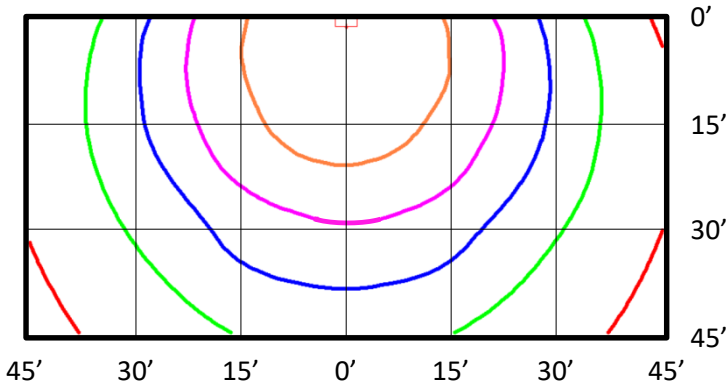

LEDWPSN-PRM 35–120 Watt LED Wall Packs

ELECTRICAL

Model	Color Temperature	CRI₁	Luminaire Lumens	Luminaire Watts	Lumens Per Watt	Input Voltage²	Input Current (A)			Power Factor	THD³	L₇₀ Hours⁴
							120V	240V	277V			
LEDWP35SN-4K-PRM	4000k	> 80	4,632	36	129	120-277	0.30	0.15	0.13	> 90%	< 20%	141,000
LEDWP35SN-5K-PRM	5000k	> 80	4,726	36	131	120-277	0.30	0.15	0.13	> 90%	< 20%	141,000
LEDWP55SN-4K-PRM	4000k	> 80	7,588	57	133	120-277	0.48	0.24	0.21	> 90%	< 20%	141,000
LEDWP55SN-5K-PRM	5000k	> 80	7,728	57	136	120-277	0.48	0.24	0.21	> 90%	< 20%	141,000
LEDWP80SN-4K-PRM	4000k	> 80	9,486	77	123	120-277	0.64	0.32	0.28	> 90%	< 20%	141,000
LEDWP80SN-5K-PRM	5000k	> 80	9,680	77	126	120-277	0.64	0.32	0.28	> 90%	< 20%	141,000
LEDWP100SN-4K-PRM	4000k	> 80	13,065	101	129	120-277	0.84	0.42	0.36	> 90%	< 20%	141,000
LEDWP100SN-5K-PRM	5000k	> 80	13,295	101	132	120-277	0.84	0.42	0.36	> 90%	< 20%	141,000
LEDWP120SN-4K-PRM	4000k	> 80	15,523	119	130	120-277	0.99	0.50	0.43	> 90%	< 20%	141,000
LEDWP120SN-5K-PRM	5000k	> 80	15,787	119	133	120-277	0.99	0.50	0.43	> 90%	< 20%	141,000

¹ Color rendering index.

² All 50-60Hz.

³ Total harmonic distortion.

⁴ L₇₀ refers to the number of hours at which lumen output declines to 70% of the initial level. L₇₀ hours are IES TM-21-11 calculated hours.

PHOTOMETRIC DATA

LEDWP120SN-5K-PRM (15,787 Lumens)

Notes:

- Isofootcandle plots depict initial footcandles at grade.
- Gridlines represent units of mounting height of 15 feet.

Foot Candles

BUG Rating: B3-U4-G5

Zone	Lumens	%
FL - Front - Low (0-30)	1,959	12%
FM - Front - Medium (30-60)	4,728	30%
FH - Front - High (60-80)	2,963	19%
FVH - Front - Very High (80-90)	953	6%
Total Forward Light	10,603	67%
BL - Back - Low (0-30)	1,577	10%
BM - Back - Medium (30-60)	1,907	12%
BH - Back - High (60-80)	482	3%
BVH - Back - Very High (80-90)	74	0%
Total Back Light	4,041	26%
UL - Up Light - Low (90-100)	594	4%
UH - Up Light - High (100-180)	549	3%
Total Up Light	1,143	7%
Total Lumens	15,787	100%