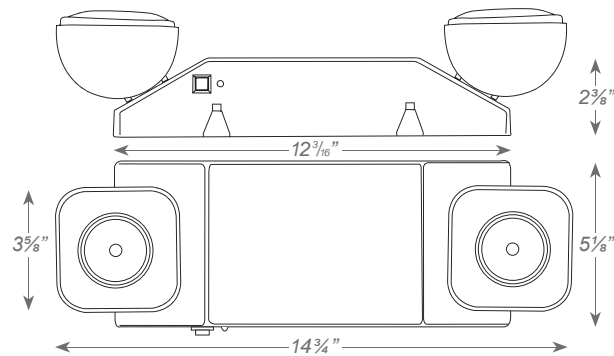

DIMENSIONS

ORDERING INFORMATION

Sample Part Number: R-16

MODEL	HOUSING COLOR		OPTIONS	
R-16	(blank)	White	SDT	Self-Diagnostics
	B	Black	HTR	Internal Heater
			USA	Assembled In USA
			LED	3.3W High Lumen White LED Lamps¹
			PLED	5.0W High Lumen White LED Lamps¹

Not available with SDT option.

1