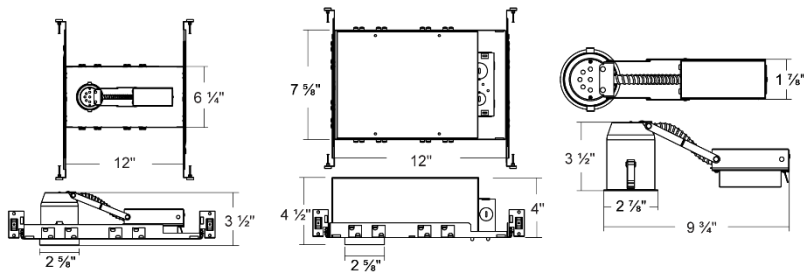

ORDERING INFORMATION - CANS

MODEL	DESCRIPTION
BLED2N-AT-QN	2" NON IC LED NEW CONSTRUCTION CAN WITH DRIVER
BLED2ICN-AT-QN	2" IC AT LED NEW CONSTRUCTION CAN WITH DRIVER
BLED2ICR-Q	2" NON-IC LED REMODEL CAN WITH DRIVER

ORDERING INFORMATION - TRIMS

MODEL	DESCRIPTION
BLED-2T-BW-3K	BAFFLE - WHITE, 3000K
BLED-2T-BW-35K	BAFFLE - WHITE, 3500K
BLED-2T-BW-4K	BAFFLE - WHITE, 4000K
BLED-2T-BW-SQ-3K	SQUARE BAFFLE - WHITE, 3000K
BLED-2T-BW-SQ-4K	SQUARE BAFFLE - WHITE, 4000K
BLED-2T-GRW-SQ-3K	SQUARE GIMBAL - WHITE, 3000K
BLED-2T-GRW-SQ-4K	SQUARE GIMBAL - WHITE, 4000K

DIMENSIONS

BLED-2T-BW-SQ-3K