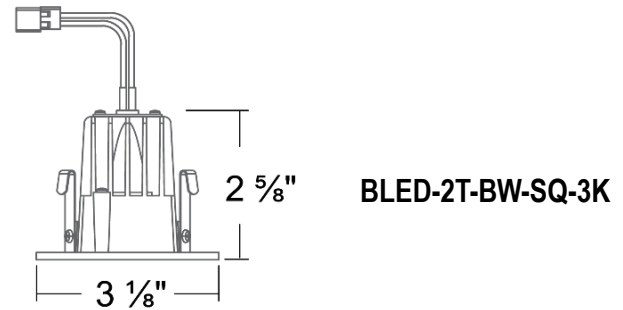

ORDERING INFORMATION - CANS

MODEL	DESCRIPTION
BLED2N-AT-QN	2" NON IC LED NEW CONSTRUCTION CAN WITH DRIVER
BLED2ICN-AT-QN	2" IC AT LED NEW CONSTRUCTION CAN WITH DRIVER
BLED2ICR-Q	2" NON-IC LED REMODEL CAN WITH DRIVER

ORDERING INFORMATION - TRIMS

MODEL	DESCRIPTION
BLED-2T-BW-3K	BAFFLE - WHITE, 3000K
BLED-2T-BW-35K	BAFFLE - WHITE, 3500K
BLED-2T-BW-4K	BAFFLE - WHITE, 4000K
BLED-2T-BW-SQ-3K	SQUARE BAFFLE - WHITE, 3000K
BLED-2T-BW-SQ-4K	SQUARE BAFFLE - WHITE, 4000K
BLED-2T-GRW-SQ-3K	SQUARE GIMBAL - WHITE, 3000K
BLED-2T-GRW-SQ-4K	SQUARE GIMBAL - WHITE, 4000K

DIMENSIONS

BLED-2T-BW-SQ-3K