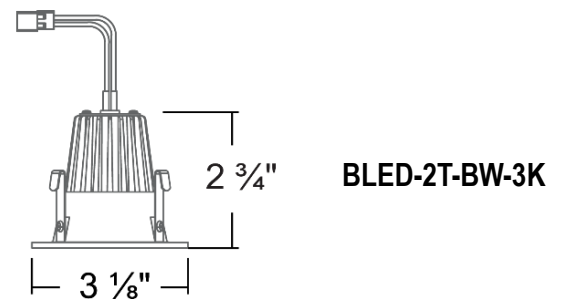

CANS

FEATURES

- Easy installation in new construction or retrofit applications.
- For use with insulated and non-insulated ceilings.
- BLED2ICN requires access above ceiling.
- Galvanized steel construction.
- Integral T-bar installation slots on new construction models.
- Remodel cans come standard with (2) clips to secure can to ceiling.
- Bar hangers for use with new construction models are adjustable from 13.6" to 25".
- Pre-installed nail allows for easy install.
- Input voltage = 120V
- Wattage = 9W
- Dimmable with most line voltage dimmers.

Specifications and dimensions subject to change without notice.

ORDERING INFORMATION - CANS

MODEL	DESCRIPTION
BLED2N-AT-QN	2" NON IC LED NEW CONSTRUCTION CAN WITH DRIVER
BLED2ICN-AT-QN	2" IC AT LED NEW CONSTRUCTION CAN WITH DRIVER
BLED2ICR-Q	2" NON-IC LED REMODEL CAN WITH DRIVER

ORDERING INFORMATION - TRIMS

MODEL	DESCRIPTION
BLED-2T-BW-3K	BAFFLE - WHITE, 3000K
BLED-2T-BW-35K	BAFFLE - WHITE, 3500K
BLED-2T-BW-4K	BAFFLE - WHITE, 4000K
BLED-2T-BW-SQ-3K	SQUARE BAFFLE - WHITE, 3000K
BLED-2T-BW-SQ-4K	SQUARE BAFFLE - WHITE, 4000K
BLED-2T-GRW-SQ-3K	SQUARE GIMBAL - WHITE, 3000K
BLED-2T-GRW-SQ-4K	SQUARE GIMBAL - WHITE, 4000K

DIMENSIONS

BLED-2T-BW-SQ-3K

BLED-2T-GRW-SQ-3K

BLED-2T-BW-3K