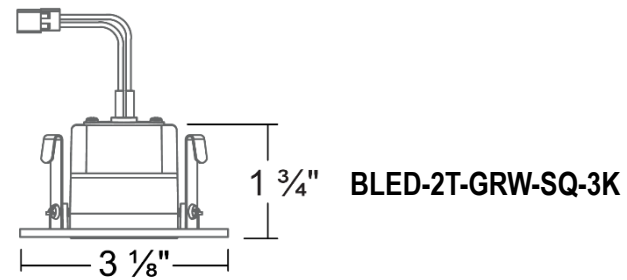

BLED-2T-GRW-SQ-3K