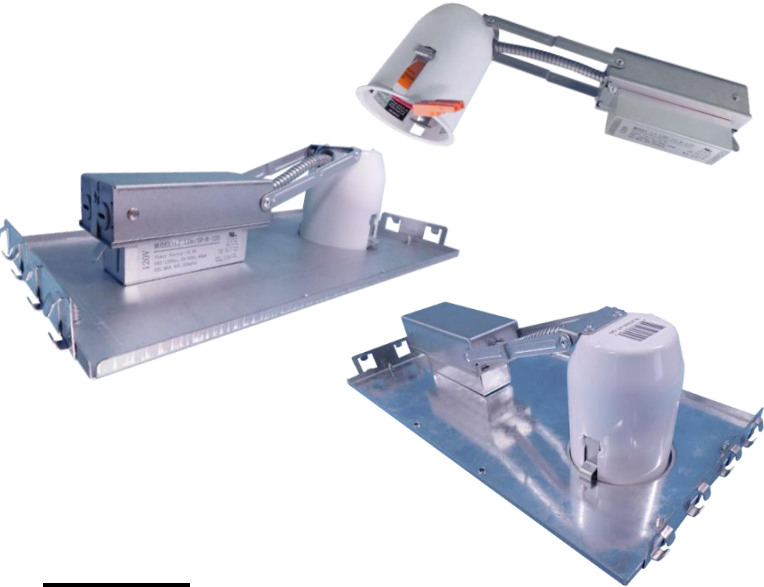

CANS

FEATURES

- Easy installation in new construction or retrofit applications.
- For use with insulated and non-insulated ceilings.
- BLED2ICN requires access above ceiling.
- Galvanized steel construction.
- Integral T-bar installation slots on new construction models.
- Remodel cans come standard with (2) clips to secure can to ceiling.
- Bar hangers for use with new construction models are adjustable from 13.6" to 25".
- Pre-installed nail allows for easy install.
- Input voltage = 120V
- Wattage = 9W
- Dimmable with most line voltage dimmers.

TRIMS

FEATURES

- Available in 3000k (warm white), 3500k (warm/neutral white), and 4000k (neutral white) color temperatures.*
- Long-life LEDs provide at least 70% of initial lumen output (L_{70}) for 50,000 hours of operation.**
- Provides 600 nominal lumens.
- Color rendering index (R_a) > 90.

* Contact factory for other color temperatures and lumen packages.
 ** L_{70} hours are IES TM-21-11 calculated hours.

WARRANTY & LISTINGS

- cULus listed for damp and wet locations.
- Energy Star qualified.
- Operating temperatures = -30°C to 40°C.
- Title 24 compliant.