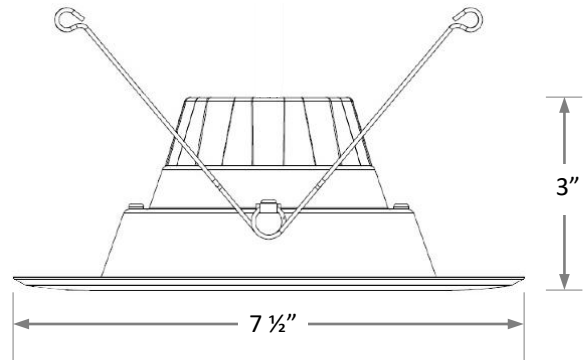

DIMENSIONS

ORDERING INFORMATION

Example: BRK-56-BW-15L-4K

Series	Trim Type		Nominal Lumen Output		Color Temperature	
					27K	2700k
BRK-56	BW	Baffle	8L	800 lumens	3K	3000k
					4K	4000k
	15L	1,500 lumens	3K	3000k		
			4K	4000k		