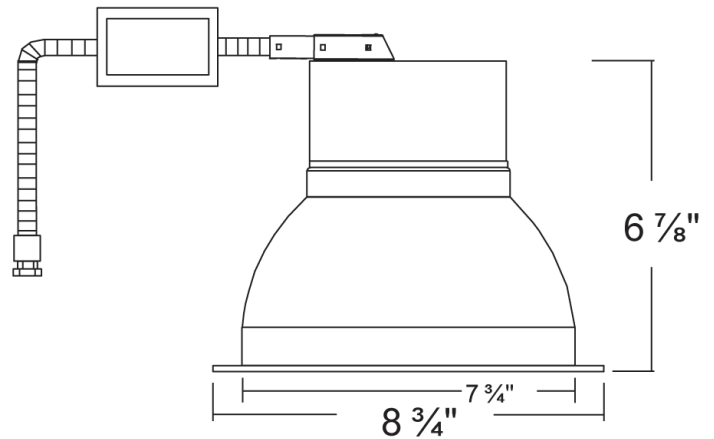

BRK-LEDARC8 8" LED Architectural Downlight

Project:	
Type:	
Catalog #:	

STANDARD

FEATURES

- Available in 4000k.*
- Long-life LEDs provide at least 70% of initial lumen output (L_{70}) for 50,000 hours of operation.**
- Provides 3,640 nominal lumens.
- 48 nominal watts.
- Color rendering index (R_a) > 80.
- Input voltage = 120-277V (50-60Hz).
- 0-10V dimming.
- Installs from below ceiling and secured by tension clips.
NOTE: tension clips are not provided with the luminaire.
- Flexible conduit with quick-connector is standard.
- Integral heat sink for heat disbursement.
- This device is not intended for use with emergency exits.

* Contact factory for other color temperatures and lumen packages.
** L_{70} hours are IES TM-21-11 calculated hours.

DIMENSIONS

ORDERING INFORMATION

MODEL	DESCRIPTION
BRK-LED48ARC8-4K	8" ARCHITECTURAL RETROFIT, 4000K, 3,640 LUMENS, 48 WATTS