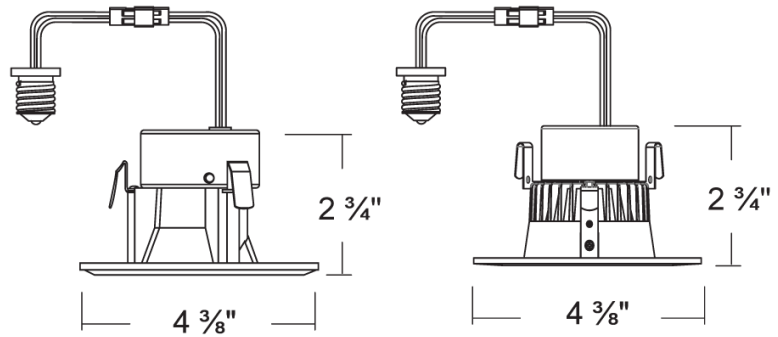

BRK-LED350 3.5" LED Trims

Project:	
Type:	
Catalog #:	

STANDARD

FEATURES

- Available in 3000k and 4000k color temperatures.*
- Long-life LEDs provide at least 70% of initial lumen output (L_{70}) for 50,000 hours of operation.**
- Provides at least 560 nominal lumens.
- 9 nominal watts.
- Color rendering index (R_a) > 90.
- 120 AC voltage is standard.
- Dimmable down to 10% with most line voltage dimmers.
- Die-cast housing painted white.
- Easy installation in new construction or remodel applications. Equipped with torsion springs.
- E26 medium screw-base (Edison) connector comes standard.
- Compatible with 3.25-3.5" ceiling cut-outs.
- Compatible with BL350 series.
- This device is not intended for use with emergency exits.

* Contact factory for other color temperatures and lumen packages.
 ** L_{70} hours are IES TM-21-11 calculated hours.

DIMENSIONS

ORDERING INFORMATION

MODEL	DESCRIPTION
BRK-LED350-BW-3K	3.5" LED ROUND BAFFLE TRIM, 3000K
BRK-LED350-BW-4K	3.5" LED ROUND BAFFLE TRIM, 4000K
BRK-LED350-BWSQ-3K	3.5" LED SQUARE BAFFLE TRIM, 3000K