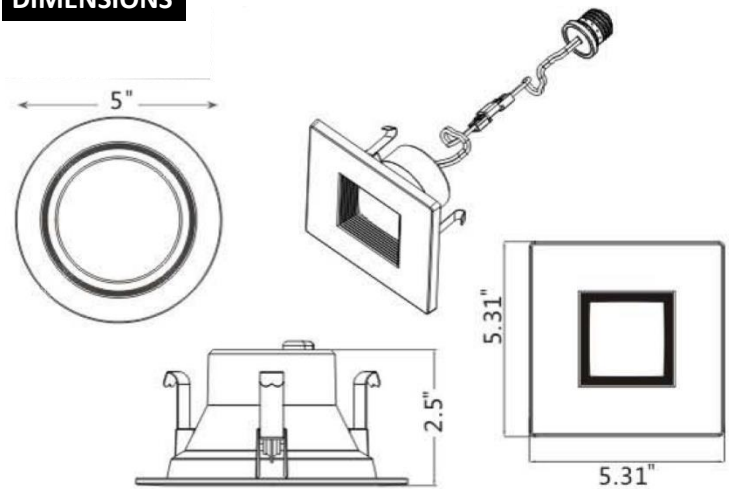

DIMENSIONS

ORDERING INFORMATION

Example: BRK-LED4-BW-3-ECO

Series	Trim Type		Color Temperature (lumen output)		Accessories (Order Separately)	
	BW	Baffle	27-ECO	2700K (550 lm)	LED4-TRMPLT-ECO-SQ	Square snap trim
BRK-LED4			3-ECO	3000K (630 lm)	LED4-TRMPLT-ECO-SPWHT	Specular white snap trim
			35-ECO	3500K (645 lm)	LED4-TRMPLT-ECO-BK	Black snap trim
			4-ECO	4000K (665 lm)	LED4-TRMPLT-ECO-N	Nickle snap trim
			5-ECO	5000K (730 lm)	LED4-TRMPLT-ECO-BZ	Bronze snap trim
			3-ECO-C	3000K (580 lm)