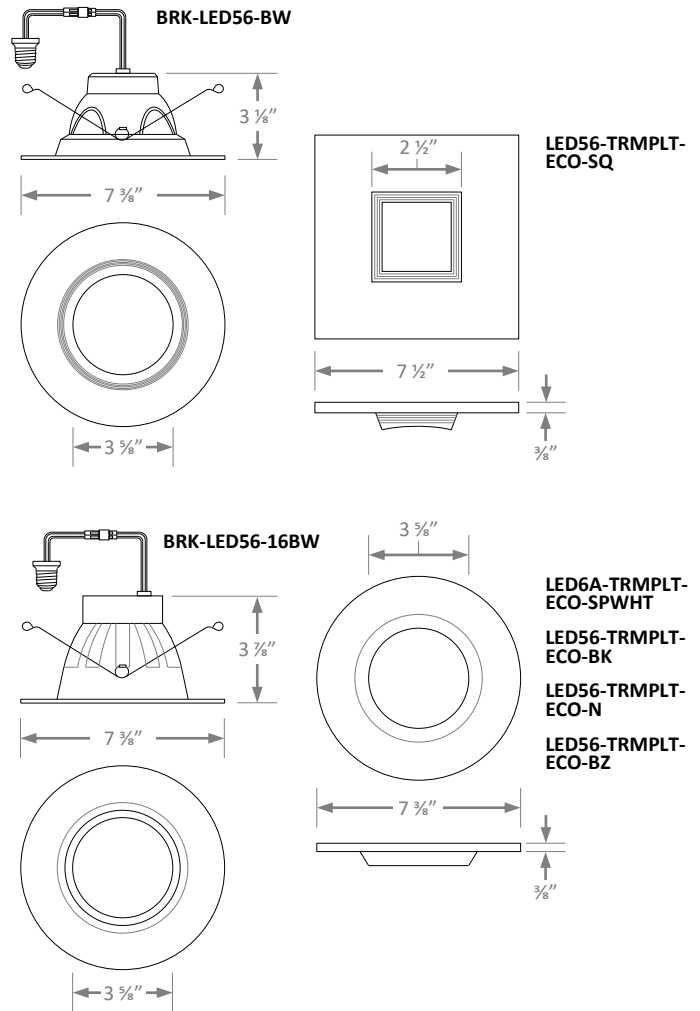

BRK-LED56-BW 5/6" LED Trims

Project:	
Type:	
Catalog #:	

STANDARD

FEATURES

- Available in 2700k, 3000k, 3500k, 4000k, and 5000k color temperatures.¹
- Long-life LEDs provide at least 70% of initial lumen output (L₇₀) for 50,000 hours of operation.²
- Provides up to 1,200 nominal lumens.
- BRK-LED56-BW = 12 nominal watts. BRK-LED56-16BW = 16 nominal watts.
- Color rendering index (R_a) > 80.³
- 120 (50-60Hz) AC voltage is standard.
- Power factor > 0.90.
- Dimmable down to 10% with most line voltage dimmers.
- Thermoplastic construction.
- Easy installation in new construction or remodel applications. Equipped with torsion springs.
- Compatible with insulated, non-insulated, and air-tight ceilings (Type IC).
- E26 medium screw-base (Edison) connector comes standard.
- Compatible with BL9ICLED series housings.
- This device is not intended for use with emergency exits.

WARRANTY & LISTINGS

- cETLus listed for wet locations.
- Title 24 compliant (BRK-LED56-16BW-27-ECO-C only).
- Complies with FCC Part 15, class B.
- Complies with RoHS (Restriction on Hazardous Substances) requirements.
- 5-year warranty of all electronics and housing.

¹ Contact factory for other color temperatures and lumen packages.

² L₇₀ hours are IES TM-21-11 calculated hours.

³ BRK-LED56-16BW-27-ECO-C = CRI ≥ 90.

DIMENSIONS

ORDERING INFORMATION

Example: BRK-LED56-BW-5-ECO

Series	Trim Type		Color Temperature (lumen output)		Accessories (Order Separately)	
	Series	Trim Type	Color Temperature	lumen output	Accessory	Description
BRK-LED56	BW	Baffle	27-ECO	2700K (900 lm)	LED56-TRMPLT-ECO-SQ	Square snap trim
			3-ECO	3000K (960 lm)	LED6A-TRMPLT-ECO-SPWHT	Specular white snap trim
			35-ECO	3500K (980 lm)	LED56-TRMPLT-ECO-BK	Black snap trim
			4-ECO	4000K (1,000 lm)	LED56-TRMPLT-ECO-N	Nickle snap trim
			5-ECO	5000K (1,060 lm)	LED56-TRMPLT-ECO-BZ	Bronze snap trim
			3-ECO-C	3000K (780 lm)		
BRK-LED56	16BW	16 watt baffle	27-ECO-C	2700K (1,200 lm)		