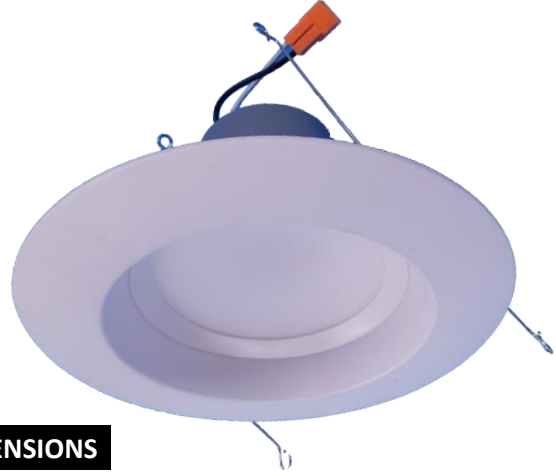

BRK-LED56-BW 5/6" LED Trims

Project:	
Type:	
Catalog #:	

STANDARD

FEATURES

- Available in 2700k, 3000k, 3500k, 4000k, and 5000k color temperatures.¹
- Long-life LEDs provide at least 70% of initial lumen output (L₇₀) for 50,000 hours of operation.²
- Provides up to 1,200 nominal lumens.
- BRK-LED56-BW = 12 nominal watts. BRK-LED56-16BW = 16 nominal watts.
- Color rendering index (R_a) > 80.³
- 120 (50-60Hz) AC voltage is standard.
- Power factor > 0.90.
- Dimmable down to 10% with most line voltage dimmers.
- Thermoplastic construction.
- Easy installation in new construction or remodel applications. Equipped with torsion springs.
- Compatible with insulated, non-insulated, and air-tight ceilings (Type IC).
- E26 medium screw-base (Edison) connector comes standard.
- Compatible with BL9ICLED series housings.
- This device is not intended for use with emergency exits.

WARRANTY & LISTINGS

- cETLus listed for wet locations.
- Title 24 compliant (BRK-LED56-16BW-27-ECO-C only).
- Complies with FCC Part 15, class B.
- Complies with RoHS (Restriction on Hazardous Substances) requirements.
- 5-year warranty of all electronics and housing.

¹ Contact factory for other color temperatures and lumen packages.

² L₇₀ hours are IES TM-21-11 calculated hours.

³ BRK-LED56-16BW-27-ECO-C = CRI ≥ 90.

DIMENSIONS