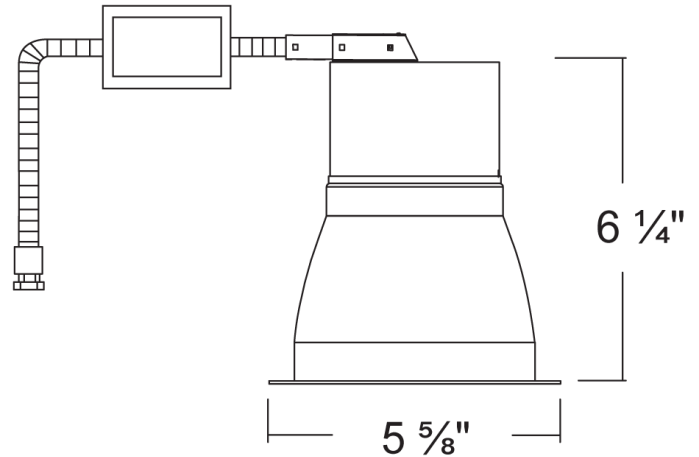

BRK-LEDARC4 4" LED Architectural Downlight

Project:	
Type:	
Catalog #:	

STANDARD

FEATURES

- Available in 3000k.*
- Long-life LEDs provide at least 70% of initial lumen output (L_{70}) for 50,000 hours of operation.**
- Provides 1,590 nominal lumens.
- 21 nominal watts.
- Color rendering index (R_a) > 80.
- Input voltage = 120-277V (50-60Hz).
- 0-10V dimming.
- Installs from below ceiling and secured by tension clips.
NOTE: tension clips are not provided with the luminaire.
- Flexible conduit with quick-connector is standard.
- Integral heat sink for heat disbursement.
- This device is not intended for use with emergency exits.

* Contact factory for other color temperatures and lumen packages.
** L_{70} hours are IES TM-21-11 calculated hours.

DIMENSIONS

ORDERING INFORMATION

MODEL	DESCRIPTION
BRK-LED21ARC4-3K	4" ARCHITECTURAL RETROFIT, 3000K, 1,590 LUMENS, 21 WATTS