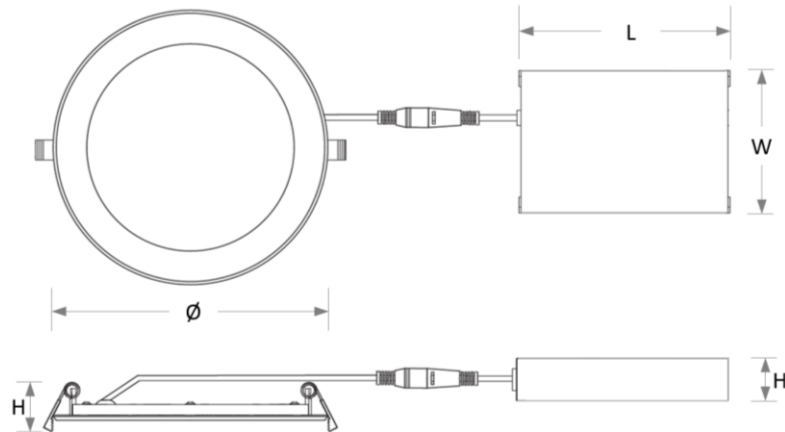

## DIMENSIONS

Model	Luminaire		Driver			Weight
	Diameter	Height	Length	Width	Height	
UTDR-4	4.7"	0.5"	4.5	3.0	1.3	0.8 lbs
UTDR-6	6.8"	0.5"	4.5	3.0	1.3	1 lbs