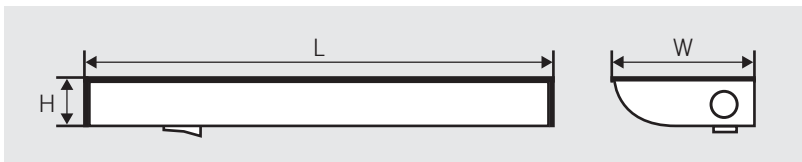

- Contents in each fixture carton:
 - (1) LED fixture
 - (2) Mounting screws
 - (3) Wire nuts
 - (1) Die cast coupler
 - (1) Optional on/off rocker switch
 - Instruction sheet

WARRANTY:

- 5 years

Catalog Number	Wattage	Color Temperature	CRI	Total Lumens	Efficacy
UC-LED-36-DW-830	18.5W	3000K	>80	1,350	73 lm/W

PHYSICAL SPECIFICATIONS

Length	Width	Height
36"	2.75"	1"