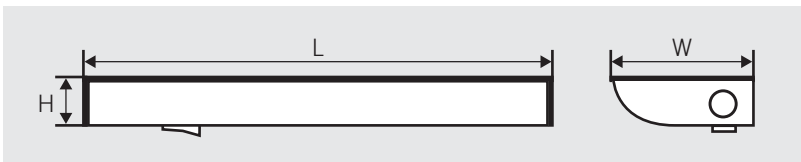

### WIRING AND SWITCHING:

- Convertible 120V direct wire input; knockouts provided for multiple input configurations

### PACKAGING:

- Contents in each fixture carton:
  - (1) LED fixture
  - (2) Mounting screws
  - (3) Wire nuts
  - (1) Die cast coupler
  - (1) Optional on/off rocker switch
  - Instruction sheet

### PHYSICAL SPECIFICATIONS

Length	Width	Height
48"	2.75"	1"